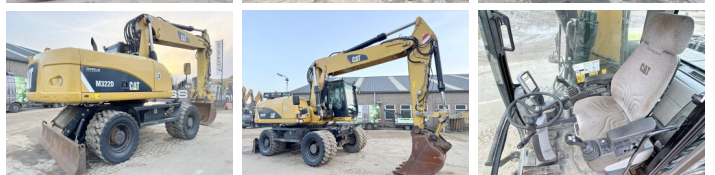

Caterpillar

Caterpillar M322D

BOSS
MACHINERY

€ 49.500excl.

Year **2014**
Reference number **BM006322**
Hours **11.392**

Algemeen

Type **M322D**
Location **Veldhoven, Netherlands**
Certificaat **CE**
Chassis nummer **CATM322DCP2T00152**

Description

Available at Boss Machinery! This Caterpillar M322D Wheeled Excavator from 2014 has an engine power of 130 kW and counts 11392 operational hours. The total weight of this Caterpillar M322D is 20500 kg and the dimensions are 9.20 x 2.74 x 3.17. Furthermore, this M322D is equipped with Quick coupler, Radio, Air Conditioning, Camera, Heated Seat, Extra hydraulic function, Hammer function, Central greasing. The Caterpillar Wheeled Excavator also has a CE marking. Do you want more information or do you want to try the Caterpillar M322D at our yard? Please let us know.

Maten / Gewichten

L*W*H: **9.20 x 2.74 x 3.17**
Weight: **20500**

Technische informatie

German Machine
Drive configurations **4x4**

Motor informatie

Engine brand: **Caterpillar**
Engine model: **C6.6**
Cylinders: **6**
Turbo
Capacity in kW: **130**