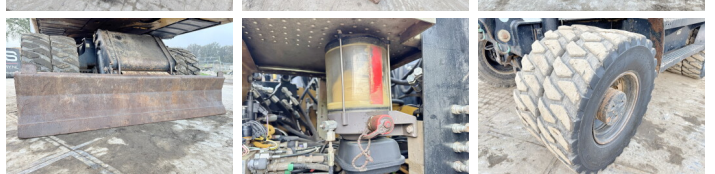

Caterpillar

Caterpillar M322D

BOSS
MACHINERY

€ 49.500excl.

Year **2014**
Reference number **BM006322**
Hours **11.392**

Algemeen

Type **M322D**
Location **Veldhoven, Netherlands**
Certificaat **CE**
Chassis nummer **CATM322DCP2T00152**

Description

Available at Boss Machinery! This Caterpillar M322D Wheeled Excavator from 2014 has an engine power of 130 kW and counts 11392 operational hours. The total weight of this Caterpillar M322D is 20500 kg and the dimensions are 9.20 x 2.74 x 3.17. Furthermore, this M322D is equipped with Quick coupler, Radio, Air Conditioning, Camera, Heated Seat, Extra hydraulic function, Hammer function, Central greasing. The Caterpillar Wheeled Excavator also has a CE marking. Do you want more information or do you want to try the Caterpillar M322D at our yard? Please let us know.

Maten / Gewichten

L*W*H: **9.20 x 2.74 x 3.17**
Weight: **20500**

Technische informatie

German Machine
Drive configurations **4x4**

Motor informatie

Engine brand: **Caterpillar**
Engine model: **C6.6**
Cylinders: **6**
Turbo
Capacity in kW: **130**