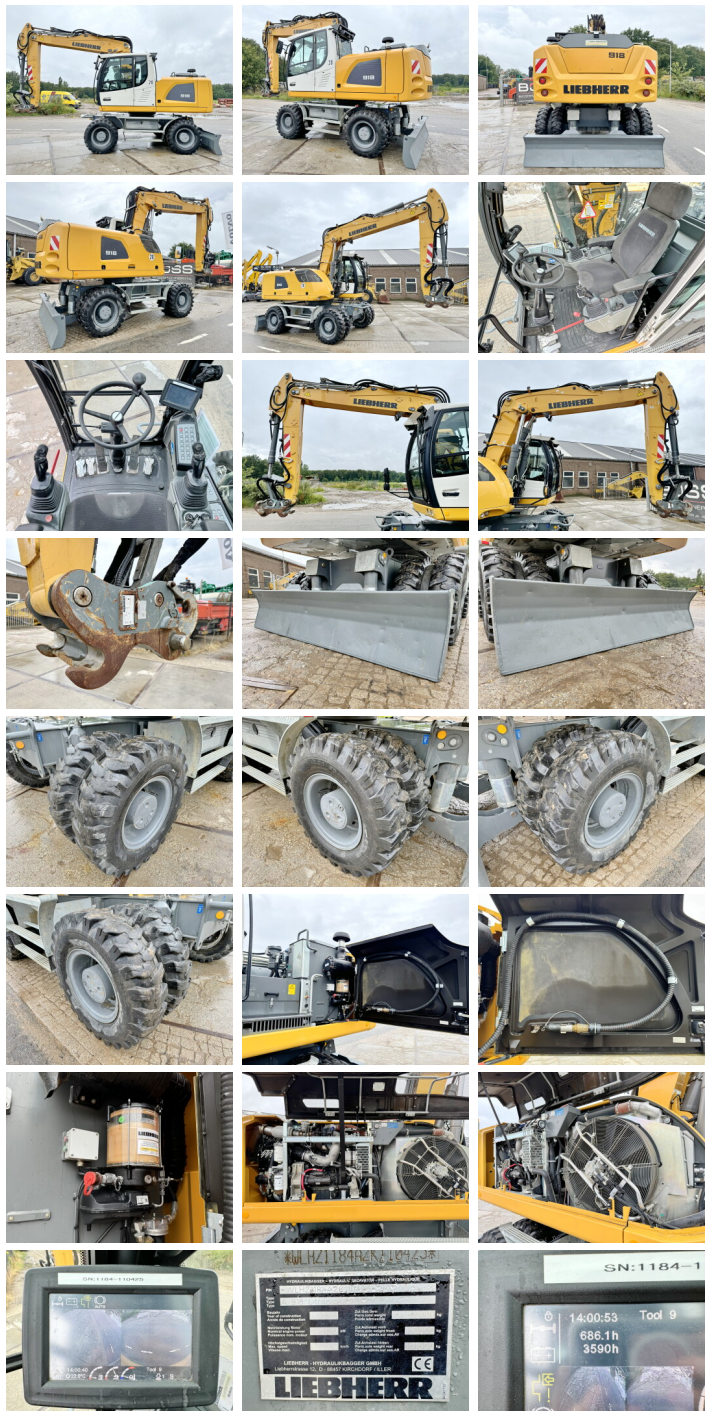

## Algemeen

Type **A918 EW Litronic - Likufix**  
Location **Veldhoven, Netherlands**  
First owner

Overig  
blade width 275cm -  
refueling system incl pump -  
tilt hydraulic function -  
rotation function - SW  
adapter 48 Likufix - stick  
length 265cm

Certificaat **CE + EPA**  
Chassis nummer **110425**

Description  
Available at Boss Machinery! This Liebherr A918 EW Litronic - Likufix Wheeled Excavator from 2019 has an engine power of 120 kW and counts 3588 operational hours. Bought from the first owner. The total weight of this Liebherr A918 EW Litronic - Likufix is 18000 kg and the dimensions are 8.65 x 2.75 x 3.35. Furthermore, this A918 EW Litronic - Likufix is equipped with Backup alarm, Quick coupler, AdBlue, Camera, Air Conditioning, Radio, Extra hydraulic function, Hammer function, Central greasing. The Liebherr Wheeled Excavator also has a CE + EPA marking. Do you want more information or do you want to try the Liebherr A918 EW Litronic - Likufix at our yard? Please let us know.

## Maten / Gewichten

L\*W\*H: **8.65 x 2.75 x 3.35**  
Weight: **18000**

# BOSS

MACHINERY

Drive configurations 4x4