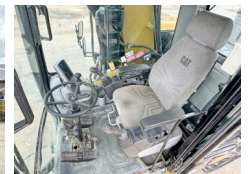

Description

Available at Boss Machinery! This Caterpillar M315D Wheeled Excavator from 2013 has an engine power of 117 kW and counts 14364 operational hours. The total weight of this Caterpillar M315D is 18000 kg and the dimensions are 8.50 x 2.65 x 3.15. Furthermore, this M315D is equipped with Heated Cab, Air Conditioning, Beacon, Camera, Quick coupler, Extra hydraulic function, Hammer function. The Caterpillar Wheeled Excavator also has a CE marking. Do you want more information or do you want to try the Caterpillar M315D at our yard? Please let us know.

Maten / Gewichten

L*W*H: **8.50 x 2.65 x 3.15**
Weight: **18000**

Technische informatie

Drive configurations **4x4**

Motor informatie

Engine brand: **Caterpillar**
Engine model: **C4.4**
Cylinders: **4**
Turbo
Capacity in kW: **117**

Banden / Rupsen

50%	60%	50%	50%	315/80R22.5
50%	40%	50%	50%	315/80R22.5

Opties

Heated Cab

Air Conditioning

Beacon

Camera

Quick coupler