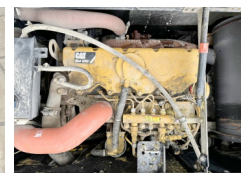

Description

Available at Boss Machinery! This Caterpillar M315D Wheeled Excavator from 2013 has an engine power of 117 kW and counts 14364 operational hours. The total weight of this Caterpillar M315D is 18000 kg and the dimensions are 8.50 x 2.65 x 3.15. Furthermore, this M315D is equipped with Heated Cab, Air Conditioning, Beacon, Camera, Quick coupler, Extra hydraulic function, Hammer function. The Caterpillar Wheeled Excavator also has a CE marking. Do you want more information or do you want to try the Caterpillar M315D at our yard? Please let us know.

Maten / Gewichten

L*W*H: **8.50 x 2.65 x 3.15**
Weight: **18000**

Technische informatie

Drive configurations **4x4**

Motor informatie

Engine brand: **Caterpillar**
Engine model: **C4.4**
Cylinders: **4**
Turbo
Capacity in kW: **117**

Banden / Rupsen

50%	60%	50%	50%	315/80R22.5
50%	40%	50%	50%	315/80R22.5

Opties

Heated Cab

Air Conditioning

Beacon

Camera

Quick coupler