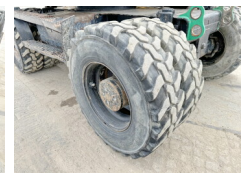

Description

Available at Boss Machinery! This Caterpillar M315D Wheeled Excavator from 2013 has an engine power of 117 kW and counts 14364 operational hours. The total weight of this Caterpillar M315D is 18000 kg and the dimensions are 8.50 x 2.65 x 3.15. Furthermore, this M315D is equipped with Heated Cab, Air Conditioning, Beacon, Camera, Quick coupler, Extra hydraulic function, Hammer function. The Caterpillar Wheeled Excavator also has a CE marking. Do you want more information or do you want to try the Caterpillar M315D at our yard? Please let us know.

Maten / Gewichten

L*W*H: **8.50 x 2.65 x 3.15**
Weight: **18000**

Technische informatie

Drive configurations **4x4**

Motor informatie

Engine brand: **Caterpillar**
Engine model: **C4.4**
Cylinders: **4**
Turbo
Capacity in kW: **117**

Banden / Rupsen

50%	60%	50%	50%	315/80R22.5
50%	40%	50%	50%	315/80R22.5

Opties

Heated Cab

Air Conditioning

Beacon

Camera

Quick coupler