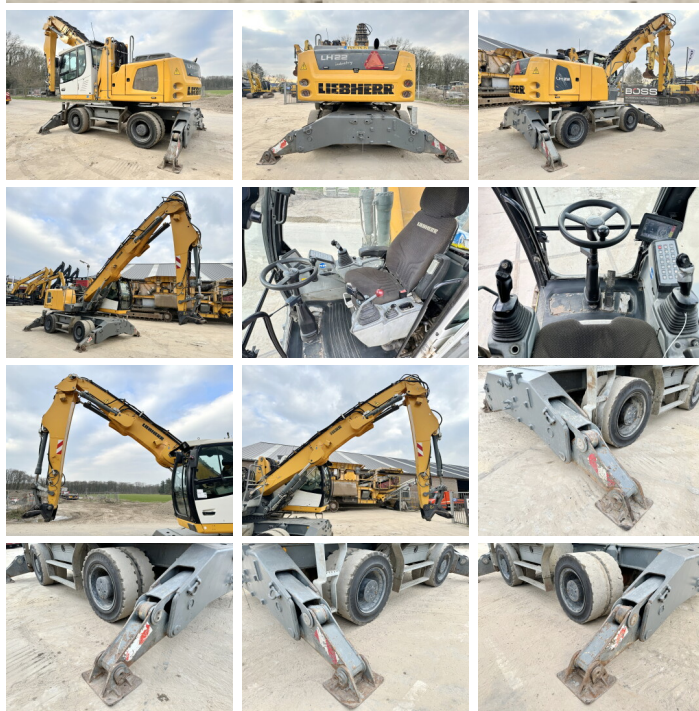

Liebherr

# Liebherr LH22 M Litronic

**BOSS**  
MACHINERY

€ 54.500excl.

Year **2015**  
Reference number **BM005647**  
Hours **15.444**

## Algemeen

Type **LH22 M Litronic**  
Location **Veldhoven, Netherlands**  
Dutch vehicle  
Certificaat **CE + EPA**  
Chassis nummer **WLHZ1197VZK078454**

Description

Available at Boss Machinery! This Liebherr LH22 M Litronic Material handler from 2015 has an engine power of 100 kW and counts 15444 operational hours. Always worked in The Netherlands. The total weight of this Liebherr LH22 M Litronic is 22900 kg and the dimensions are -. Furthermore, this LH22 M Litronic is equipped with Radio, Air Conditioning, Beacon, Camera, Quick coupler, Extra hydraulic function, Hammer function, Central greasing. The Liebherr Material handler also has a CE + EPA marking. Do you want more information or do you want to try the Liebherr LH22 M Litronic at our yard? Please let us know.

## Maten / Gewichten

Weight: 22900