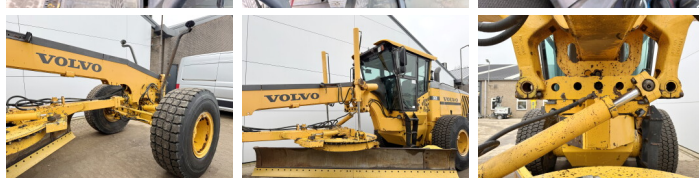

Volvo

Volvo G970

€ 59.500excl.

Year 2011
Reference number BM006230

Algemeen

Type G970
Location Veldhoven, Netherlands
Certificaat EPA
Chassis nummer VCE0G970POS525327

Description Available at Boss Machinery! This Volvo G970 Grader from 2011 has an engine power of 191 kW and counts 0 operational hours. The total weight of this Volvo G970 is 20680 kg and the dimensions are 10.40 x 2.95 x 3.30. Furthermore, this G970 is equipped with Air Conditioning, Extra hydraulic function. The Volvo Grader also has a EPA marking. Do you want more information or do you want to try the Volvo G970 at our yard? Please let us know.

Maten / Gewichten

Weight: 20680
L*W*H: 10.40 x 2.95 x 3.30

Technische informatie

Drive configurations 6x4

Motor informatie

Engine brand: Volvo
Engine model: D9B
Cylinders: 6
Turbo
Capacity in kW: 191

Banden / Rupsen

50% 50% 20.5R25
50% 50% 20.5R25
50% 50% 20.5R25

BOSS

MACHINERY

Opties

Air Conditioning

Extra hydraulic function