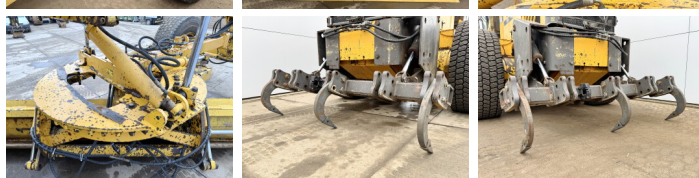

Volvo

Volvo G970

€ 59.500excl.

Year 2011
Reference number BM006230

Algemeen

Type G970
Location Veldhoven, Netherlands
Certificaat EPA
Chassis nummer VCE0G970POS525327

Description Available at Boss Machinery! This Volvo G970 Grader from 2011 has an engine power of 191 kW and counts 0 operational hours. The total weight of this Volvo G970 is 20680 kg and the dimensions are 10.40 x 2.95 x 3.30. Furthermore, this G970 is equipped with Air Conditioning, Extra hydraulic function. The Volvo Grader also has a EPA marking. Do you want more information or do you want to try the Volvo G970 at our yard? Please let us know.

Maten / Gewichten

Weight: 20680
L*W*H: 10.40 x 2.95 x 3.30

Technische informatie

Drive configurations 6x4

Motor informatie

Engine brand: Volvo
Engine model: D9B
Cylinders: 6
Turbo
Capacity in kW: 191

Banden / Rupsen

50% 50% 20.5R25
50% 50% 20.5R25
50% 50% 20.5R25

BOSS

MACHINERY

Opties

Air Conditioning

Extra hydraulic function