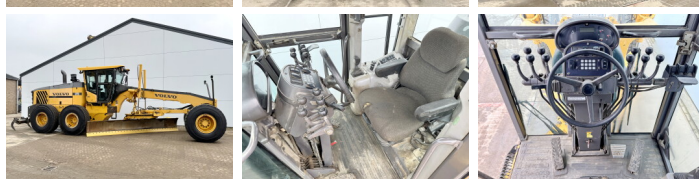

Volvo

Volvo G970

€ 59.500excl.

Year 2011
Reference number BM006230

Algemeen

Type G970
Location Veldhoven, Netherlands
Certificaat EPA
Chassis nummer VCE0G970POS525327

Description Available at Boss Machinery! This Volvo G970 Grader from 2011 has an engine power of 191 kW and counts 0 operational hours. The total weight of this Volvo G970 is 20680 kg and the dimensions are 10.40 x 2.95 x 3.30. Furthermore, this G970 is equipped with Air Conditioning, Extra hydraulic function. The Volvo Grader also has a EPA marking. Do you want more information or do you want to try the Volvo G970 at our yard? Please let us know.

Maten / Gewichten

Weight: 20680
L*W*H: 10.40 x 2.95 x 3.30

Technische informatie

Drive configurations 6x4

Motor informatie

Engine brand: Volvo
Engine model: D9B
Cylinders: 6
Turbo
Capacity in kW: 191

Banden / Rupsen

50% 50% 20.5R25
50% 50% 20.5R25
50% 50% 20.5R25

BOSS

MACHINERY

Opties

Air Conditioning

Extra hydraulic function