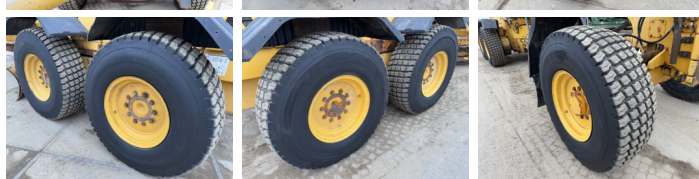

Volvo

Volvo G970

€ 52.500excl.

Year **2008**
Reference number **BM006030**
Hours **9.975**

Algemeen

Type **G970**
Location **Veldhoven, Netherlands**
Certificaat **EPA**

Description

Available at Boss Machinery! This Volvo G970 Grader from 2008 has an engine power of 191 kW and counts 9975 operational hours. The total weight of this Volvo G970 is 19420 kg and the dimensions are 9.70 x 2.80 x 3.45. Furthermore, this G970 is equipped with Heated Mirrors, Air Conditioning, Radio, Backup alarm. The Volvo Grader also has a EPA marking. Do you want more information or do you want to try the Volvo G970 at our yard? Please let us know.

Maten / Gewichten

Weight: **19420**
L*W*H: **9.70 x 2.80 x 3.45**

Technische informatie

Drive configurations **6x4**

Motor informatie

Engine brand: **Volvo**
Engine model: **D9B**
Cylinders: **6**
Turbo
Capacity in kW: **191**

Banden / Rupsen

90% 90% **17.5R25**
90% 90% **17.5R25**
90% 90% **17.5R25**

BOSS

MACHINERY