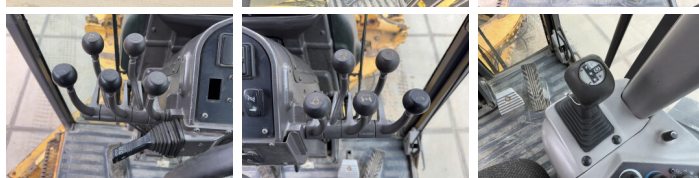

Volvo

Volvo G970

€ 52.500excl.

Year **2008**
Reference number **BM006030**
Hours **9.975**

Algemeen

Type **G970**
Location **Veldhoven, Netherlands**
Certificaat **EPA**

Description

Available at Boss Machinery! This Volvo G970 Grader from 2008 has an engine power of 191 kW and counts 9975 operational hours. The total weight of this Volvo G970 is 19420 kg and the dimensions are 9.70 x 2.80 x 3.45. Furthermore, this G970 is equipped with Heated Mirrors, Air Conditioning, Radio, Backup alarm. The Volvo Grader also has a EPA marking. Do you want more information or do you want to try the Volvo G970 at our yard? Please let us know.

Maten / Gewichten

Weight: **19420**
L*W*H: **9.70 x 2.80 x 3.45**

Technische informatie

Drive configurations **6x4**

Motor informatie

Engine brand: **Volvo**
Engine model: **D9B**
Cylinders: **6**
Turbo
Capacity in kW: **191**

Banden / Rupsen

90% 90% **17.5R25**
90% 90% **17.5R25**
90% 90% **17.5R25**

BOSS

MACHINERY