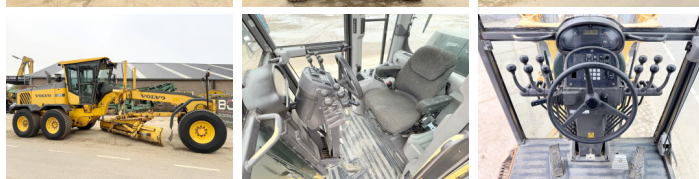

Volvo

Volvo G970

€ 52.500excl.

Year **2008**
Reference number **BM006030**
Hours **9.975**

Algemeen

Type **G970**
Location **Veldhoven, Netherlands**
Certificaat **EPA**

Description

Available at Boss Machinery! This Volvo G970 Grader from 2008 has an engine power of 191 kW and counts 9975 operational hours. The total weight of this Volvo G970 is 19420 kg and the dimensions are 9.70 x 2.80 x 3.45. Furthermore, this G970 is equipped with Heated Mirrors, Air Conditioning, Radio, Backup alarm. The Volvo Grader also has a EPA marking. Do you want more information or do you want to try the Volvo G970 at our yard? Please let us know.

Maten / Gewichten

Weight: **19420**
L*W*H: **9.70 x 2.80 x 3.45**

Technische informatie

Drive configurations **6x4**

Motor informatie

Engine brand: **Volvo**
Engine model: **D9B**
Cylinders: **6**
Turbo
Capacity in kW: **191**

Banden / Rupsen

90% 90% **17.5R25**
90% 90% **17.5R25**
90% 90% **17.5R25**

BOSS

MACHINERY