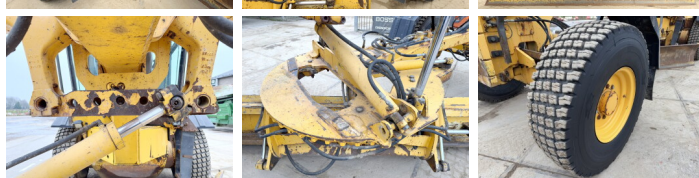

Volvo

Volvo G970

€ 52.500excl.

Year **2008**
Reference number **BM006030**
Hours **9.975**

Algemeen

Type **G970**
Location **Veldhoven, Netherlands**
Certificaat **EPA**

Description

Available at Boss Machinery! This Volvo G970 Grader from 2008 has an engine power of 191 kW and counts 9975 operational hours. The total weight of this Volvo G970 is 19420 kg and the dimensions are 9.70 x 2.80 x 3.45. Furthermore, this G970 is equipped with Heated Mirrors, Air Conditioning, Radio, Backup alarm. The Volvo Grader also has a EPA marking. Do you want more information or do you want to try the Volvo G970 at our yard? Please let us know.

Maten / Gewichten

Weight: **19420**
L*W*H: **9.70 x 2.80 x 3.45**

Technische informatie

Drive configurations **6x4**

Motor informatie

Engine brand: **Volvo**
Engine model: **D9B**
Cylinders: **6**
Turbo
Capacity in kW: **191**

Banden / Rupsen

90% 90% **17.5R25**
90% 90% **17.5R25**
90% 90% **17.5R25**

BOSS

MACHINERY