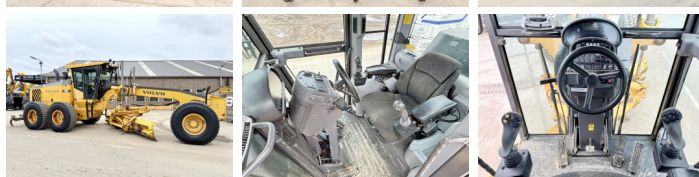

Volvo

Volvo G990

Year **2014**
Reference number **BM006011**
Hours **7.530**

Algemeen

Type **G990**
Location **Veldhoven, Netherlands**
Certificaat **EPA**
Available at Boss Machinery! This Volvo G990 Grader from 2014 has an engine power of 202 kW and counts 7530 operational hours. The total weight of this Volvo G990 is 23920 kg and the dimensions are 11.50 x 2.80 x 3.30. Furthermore, this G990 is equipped with Radio, Backup alarm, Air Conditioning, Beacon, Heated Seat, Camera. The Volvo Grader also has a EPA marking. Do you want more information or do you want to try the Volvo G990 at our yard? Please let us know.

Description

Maten / Gewichten

Weight: **23920**
L*W*H: **11.50 x 2.80 x 3.30**

Technische informatie

Drive configurations **6x4**

Motor informatie

Engine brand: **Volvo**
Engine model: **D9B**
Cylinders: **6**
Turbo
Capacity in kW: **202**

Banden / Rupsen

90% 90% **20.5R25**
90% 90% **20.5R25**
90% 90% **20.5R25**

Opties

Radio

Backup alarm
Air Conditioning
Beacon
Heated Seat
Camera