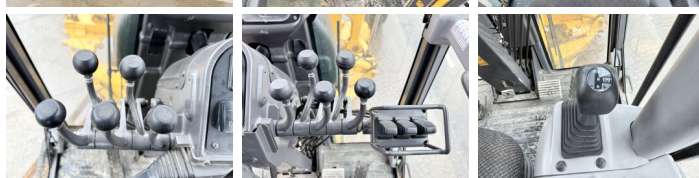

Volvo

Volvo G960

BOSS
MACHINERY

€ 47.500excl.

Year **2007**
Reference number **BM006032**
Hours **11.819**

Algemeen

Type **G960**
Location **Veldhoven, Netherlands**
Description **Available at Boss Machinery! This Volvo G960 Grader from 2007 has an engine power of 180 kW and counts 11819 operational hours. The total weight of this Volvo G960 is 17830 kg and the dimensions are 9.30 x 2.70 x 3.30. Furthermore, this G960 is equipped with Radio, Beacon, Air Conditioning. Do you want more information or do you want to try the Volvo G960 at our yard? Please let us know.**

Maten / Gewichten

L*W*H: **9.30 x 2.70 x 3.30**
Weight: **17830**
Extra dimensions: **4.30m Blade**

Technische informatie

Drive configurations **6x4**

Motor informatie

Engine brand: **Volvo**
Engine model: **D7E**
Cylinders: **6**
Turbo
Capacity in kW: **180**

Banden / Rupsen

60% 60% **17.5R25**
60% 60% **17.5R25**
60% 60% **17.5R25**

Opties

Radio
Beacon
Air Conditioning