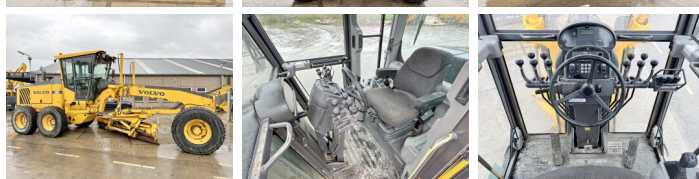

Volvo

Volvo G960

BOSS
MACHINERY

€ 47.500excl.

Year **2007**
Reference number **BM006032**
Hours **11.819**

Algemeen

Type **G960**
Location **Veldhoven, Netherlands**
Description **Available at Boss Machinery! This Volvo G960 Grader from 2007 has an engine power of 180 kW and counts 11819 operational hours. The total weight of this Volvo G960 is 17830 kg and the dimensions are 9.30 x 2.70 x 3.30. Furthermore, this G960 is equipped with Radio, Beacon, Air Conditioning. Do you want more information or do you want to try the Volvo G960 at our yard? Please let us know.**

Maten / Gewichten

L*W*H: **9.30 x 2.70 x 3.30**
Weight: **17830**
Extra dimensions: **4.30m Blade**

Technische informatie

Drive configurations **6x4**

Motor informatie

Engine brand: **Volvo**
Engine model: **D7E**
Cylinders: **6**
Turbo
Capacity in kW: **180**

Banden / Rupsen

60% 60% **17.5R25**
60% 60% **17.5R25**
60% 60% **17.5R25**

Opties

Radio
Beacon
Air Conditioning