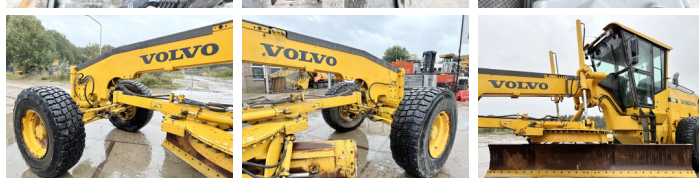

Volvo

Volvo G960

BOSS
MACHINERY

€ 47.500excl.

Year **2007**
Reference number **BM006032**
Hours **11.819**

Algemeen

Type **G960**
Location **Veldhoven, Netherlands**
Description **Available at Boss Machinery! This Volvo G960 Grader from 2007 has an engine power of 180 kW and counts 11819 operational hours. The total weight of this Volvo G960 is 17830 kg and the dimensions are 9.30 x 2.70 x 3.30. Furthermore, this G960 is equipped with Radio, Beacon, Air Conditioning. Do you want more information or do you want to try the Volvo G960 at our yard? Please let us know.**

Maten / Gewichten

L*W*H: **9.30 x 2.70 x 3.30**
Weight: **17830**
Extra dimensions: **4.30m Blade**

Technische informatie

Drive configurations **6x4**

Motor informatie

Engine brand: **Volvo**
Engine model: **D7E**
Cylinders: **6**
Turbo
Capacity in kW: **180**

Banden / Rupsen

60% 60% **17.5R25**
60% 60% **17.5R25**
60% 60% **17.5R25**

Opties

Radio
Beacon
Air Conditioning