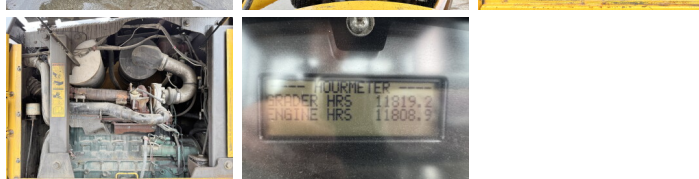

Volvo

Volvo G960

BOSS
MACHINERY

€ 47.500excl.

Year **2007**
Reference number **BM006032**
Hours **11.819**

Algemeen

Type **G960**
Location **Veldhoven, Netherlands**
Description **Available at Boss Machinery! This Volvo G960 Grader from 2007 has an engine power of 180 kW and counts 11819 operational hours. The total weight of this Volvo G960 is 17830 kg and the dimensions are 9.30 x 2.70 x 3.30. Furthermore, this G960 is equipped with Radio, Beacon, Air Conditioning. Do you want more information or do you want to try the Volvo G960 at our yard? Please let us know.**

Maten / Gewichten

L*W*H: **9.30 x 2.70 x 3.30**
Weight: **17830**
Extra dimensions: **4.30m Blade**

Technische informatie

Drive configurations **6x4**

Motor informatie

Engine brand: **Volvo**
Engine model: **D7E**
Cylinders: **6**
Turbo
Capacity in kW: **180**

Banden / Rupsen

60% 60% **17.5R25**
60% 60% **17.5R25**
60% 60% **17.5R25**

Opties