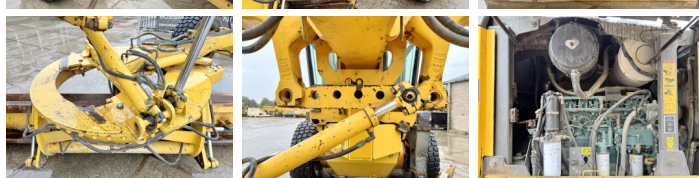

Volvo

Volvo G960

BOSS
MACHINERY

€ 47.500excl.

Year **2007**
Reference number **BM006032**
Hours **11.819**

Algemeen

Type **G960**
Location **Veldhoven, Netherlands**
Description **Available at Boss Machinery! This Volvo G960 Grader from 2007 has an engine power of 180 kW and counts 11819 operational hours. The total weight of this Volvo G960 is 17830 kg and the dimensions are 9.30 x 2.70 x 3.30. Furthermore, this G960 is equipped with Radio, Beacon, Air Conditioning. Do you want more information or do you want to try the Volvo G960 at our yard? Please let us know.**

Maten / Gewichten

L*W*H: **9.30 x 2.70 x 3.30**
Weight: **17830**
Extra dimensions: **4.30m Blade**

Technische informatie

Drive configurations **6x4**

Motor informatie

Engine brand: **Volvo**
Engine model: **D7E**
Cylinders: **6**
Turbo
Capacity in kW: **180**

Banden / Rupsen

60% 60% **17.5R25**
60% 60% **17.5R25**
60% 60% **17.5R25**

Opties