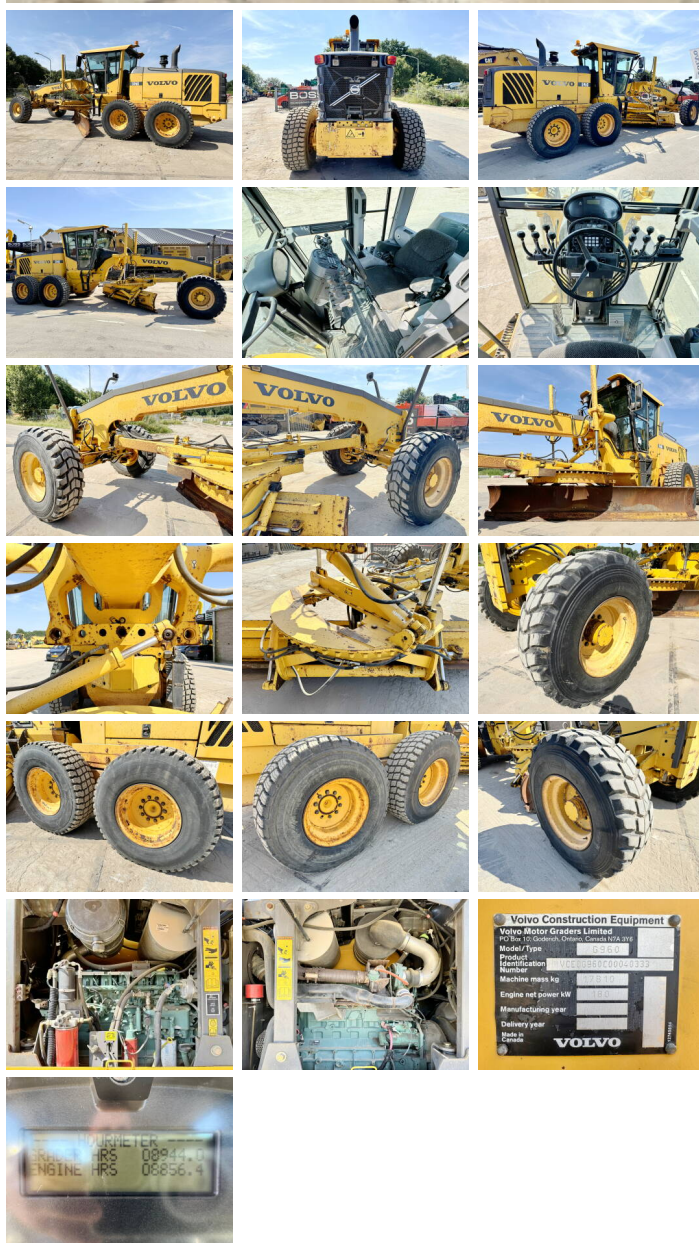

Volvo

Volvo G960

€ 47.500excl.

Year **2007**
 Reference number **BM005534**
 Hours **8.944**

Algemeen

Type **G960**
 Location **Veldhoven, Netherlands**
 Chassis nummer **VCE0G960C00040333**

Description

Available at Boss Machinery! This Volvo G960 Grader from 2007 has an engine power of 180 kW and counts 8944 operational hours. The total weight of this Volvo G960 is 17810 kg and the dimensions are 9.30 x 2.70 x 3.30 . Furthermore, this G960 is equipped with Beacon, Backup alarm, Air Conditioning, Heated Mirrors, Extra hydraulic function. Do you want more information or do you want to try the Volvo G960 at our yard? Please let us know.

Maten / Gewichten

Weight: **17810**
 L*W*H: **9.30 x 2.70 x 3.30**

Technische informatie

Drive configurations **6X4**

Motor informatie

Engine brand: **Volvo**
 Engine model: **D7E**
 Cylinders: **6**
 Turbo
 Capacity in kW: **180**

Banden / Rupsen

80% 80% **17.5 R25**
 80% 80% **17.5 R25**
 80% 80% **17.5 R25**

Opties

Beacon

Backup alarm

Air Conditioning

Heated Mirrors

Extra hydraulic function