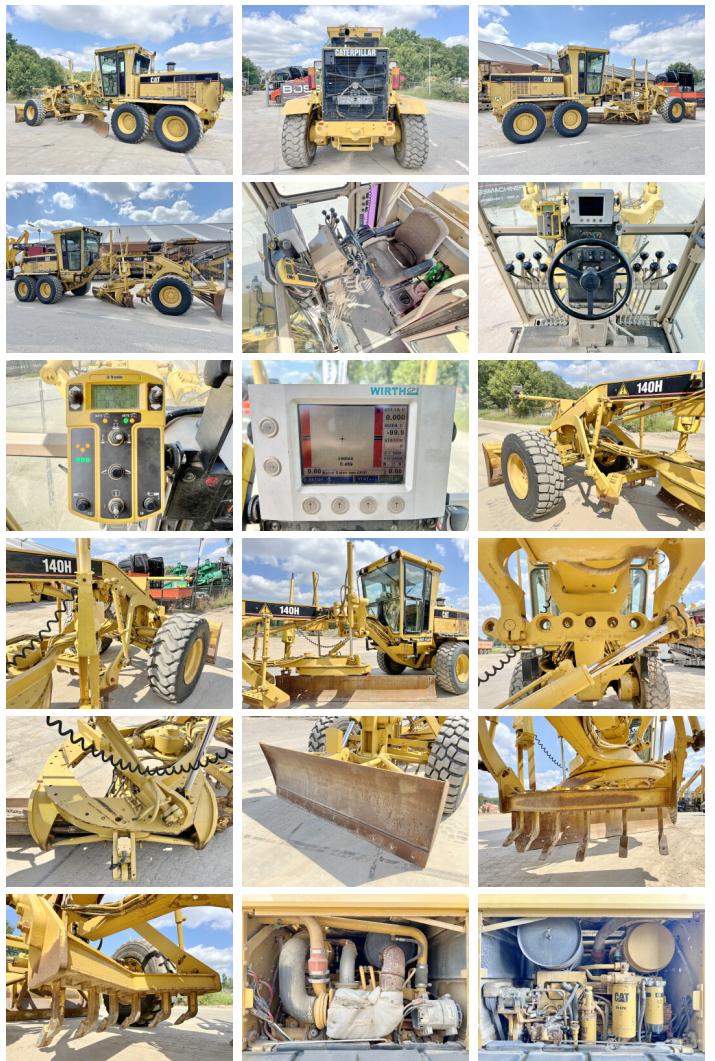

Caterpillar

Caterpillar 140H - CE CERTIFICATE

€ 84.500excl.

Year **2006**
Reference number **BM006001**

Algemeen

Type **140H**
Location **Veldhoven, Netherlands**
Certificaat **CE + EPA**

Description

Available at Boss Machinery! This Caterpillar 140H Grader from 2006 has an engine power of 162 kW and counts 0 operational hours. The total weight of this Caterpillar 140H is 21300 kg and the dimensions are 9.50 x 2.60 x 3.38 . Furthermore, this 140H is equipped with GPS Kit Trimble, Extra hydraulic function. The Caterpillar Grader also has a CE + EPA marking. Do you want more information or do you want to try the Caterpillar 140H at our yard? Please let us know.

Maten / Gewichten

Weight: **21300**
L*W*H: **9.50 x 2.60 x 3.38**

Technische informatie

Drive configurations **6x4**

Motor informatie

Engine brand: **Caterpillar**
Engine model: **3176**
Cylinders: **6**
Turbo
Capacity in kW: **162**

Banden / Rupsen

90% 90% **17.5R25**
70% 70% **17.5R25**
70% 70% **17.5R25**

BOSS
MACHINERY

Opties

GPS Kit

Trimble

Extra hydraulic function