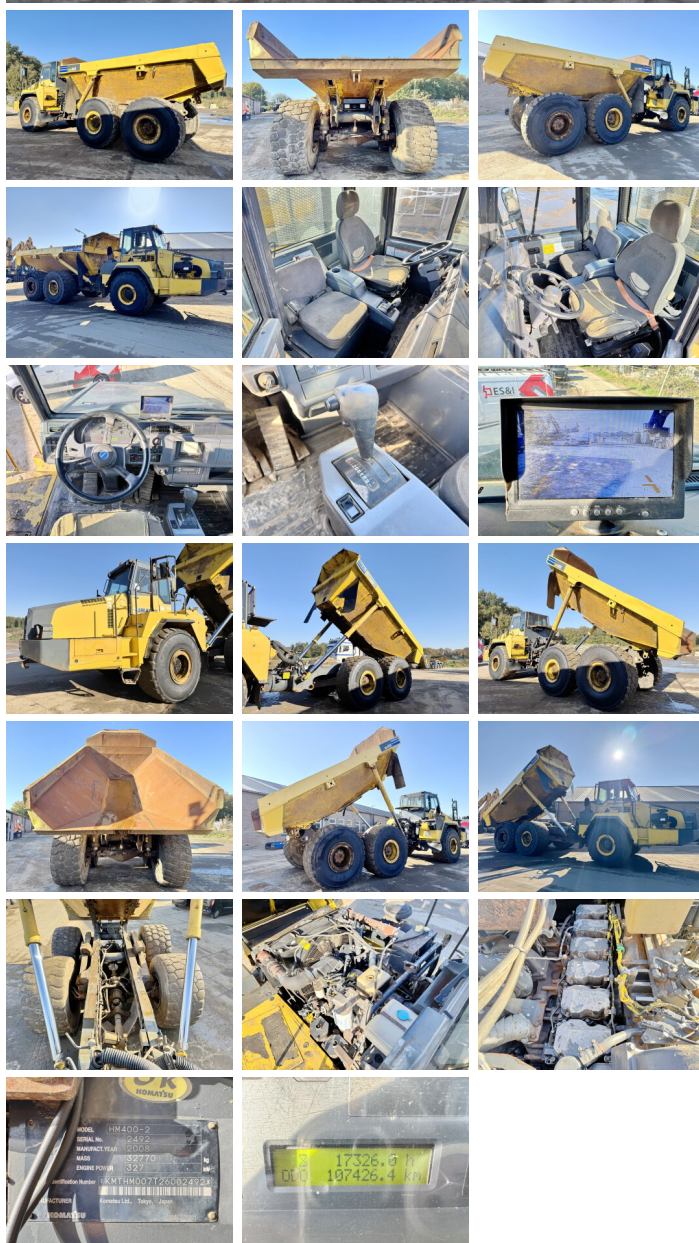

Komatsu

Komatsu HM400-2

BOSS
MACHINERY

€ 39.500excl.

Year **2008**
Reference number **BM006289**
Hours **17.326**

Algemeen

Type **HM400-2**
Location **Veldhoven, Netherlands**
Dutch vehicle
Overig **Extra Tire + Rim Included**
Certificaat **CE + EPA**
Chassis nummer **KMTHM007T26002492**

Description

Available at Boss Machinery! This Komatsu HM400-2 Dump Truck from 2008 has an engine power of 327 kW and counts 17326 operational hours. Always worked in The Netherlands. The total weight of this Komatsu HM400-2 is 32770 kg and the dimensions are 11.40 x 3.50 x 3.74 . Furthermore, this HM400-2 is equipped with Beacon, Heated Windscreen, Air Conditioning, Radio, Camera. The Komatsu Dump Truck also has a CE + EPA marking. Do you want more information or do you want to try the Komatsu HM400-2 at our yard? Please let us know.

Maten / Gewichten

L*W*H: **11.40 x 3.50 x 3.74**
Weight: **32770**

Technische informatie

Drive configurations **6x6**

Motor informatie

Engine brand: **Komatsu**
Engine model: **SAA6D140E-5**
Cylinders: **6**
Turbo
Capacity in kW: **327**