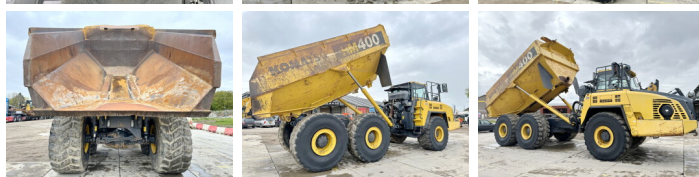

Komatsu

Komatsu HM400-5

BOSS
MACHINERY

Year **2017**
Reference number **BM005777**
Hours **5.530**

Algemeen

Type **HM400-5**
Location **Veldhoven, Netherlands**
Certificaat **CE**
Chassis nummer **KMTHM016TGD010424**

Description

Available at Boss Machinery! This Komatsu HM400-5 Dump Truck from 2017 has an engine power of 353 kW and counts 5530 operational hours. The total weight of this Komatsu HM400-5 is 35130 kg and the dimensions are 11.20 x 3.60 x 3.85. Furthermore, this HM400-5 is equipped with Heated Seat, Radio, Heated Cab, Beacon, Camera, HVAC (Heating & Airco), Air Conditioning, Heated Mirrors, Central greasing. The Komatsu Dump Truck also has a CE marking. Do you want more information or do you want to try the Komatsu HM400-5 at our yard? Please let us know.

Maten / Gewichten

Maximum load capacity **40000 kg**
L*W*H: **11.20 x 3.60 x 3.85**
Weight: **35130**

Technische informatie

Drive configurations **6x6**

Motor informatie

Engine brand: **Komatsu**
Engine model: **SAA6D140E-7**
Cylinders: **6**
Turbo
Capacity in kW: **353**

Banden / Rupsen

30% 40% **29.5R25**
30% 40% **29.5R25**

30% 20%

29.5R25

Opties

Heated Seat

Radio

Heated Cab