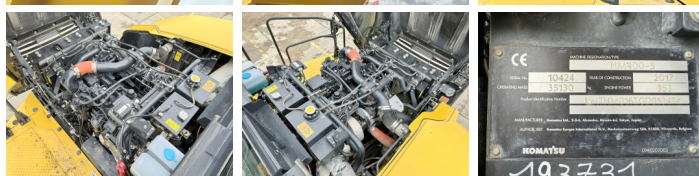

Komatsu

Komatsu HM400-5

BOSS
MACHINERY

Year **2017**
Reference number **BM005777**
Hours **5.530**

Algemeen

Type **HM400-5**
Location **Veldhoven, Netherlands**
Certificaat **CE**
Chassis nummer **KMTHM016TGD010424**

Description

Available at Boss Machinery! This Komatsu HM400-5 Dump Truck from 2017 has an engine power of 353 kW and counts 5530 operational hours. The total weight of this Komatsu HM400-5 is 35130 kg and the dimensions are 11.20 x 3.60 x 3.85. Furthermore, this HM400-5 is equipped with Heated Seat, Radio, Heated Cab, Beacon, Camera, HVAC (Heating & Airco), Air Conditioning, Heated Mirrors, Central greasing. The Komatsu Dump Truck also has a CE marking. Do you want more information or do you want to try the Komatsu HM400-5 at our yard? Please let us know.

Maten / Gewichten

Maximum load capacity **40000 kg**
L*W*H: **11.20 x 3.60 x 3.85**
Weight: **35130**

Technische informatie

Drive configurations **6x6**

Motor informatie

Engine brand: **Komatsu**
Engine model: **SAA6D140E-7**
Cylinders: **6**
Turbo
Capacity in kW: **353**

Banden / Rupsen

30% 40% **29.5R25**
30% 40% **29.5R25**