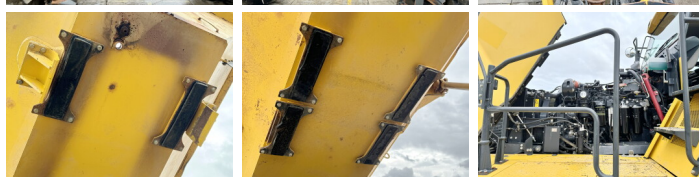

Description

Available at Boss Machinery! This Komatsu HM400-5 Dump Truck from 2017 has an engine power of 353 kW and counts 5530 operational hours. The total weight of this Komatsu HM400-5 is 35130 kg and the dimensions are 11.20 x 3.60 x 3.85. Furthermore, this HM400-5 is equipped with Heated Seat, Radio, Heated Cab, Beacon, Camera, HVAC (Heating & Airco), Air Conditioning, Heated Mirrors, Central greasing. The Komatsu Dump Truck also has a CE marking. Do you want more information or do you want to try the Komatsu HM400-5 at our yard? Please let us know.

Banden / Rupsen

30% 40% **29.5R25**
30% 40% **29.5R25**

30% 20%

29.5R25

Opties

Heated Seat

Radio

Heated Cab