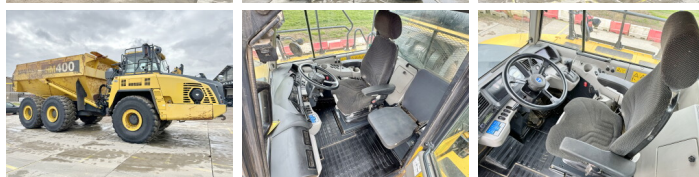

Komatsu

Komatsu HM400-5

BOSS
MACHINERY

Year **2017**
Reference number **BM005777**
Hours **5.530**

Algemeen

Type **HM400-5**
Location **Veldhoven, Netherlands**
Certificaat **CE**
Chassis nummer **KMTHM016TGD010424**

Description

Available at Boss Machinery! This Komatsu HM400-5 Dump Truck from 2017 has an engine power of 353 kW and counts 5530 operational hours. The total weight of this Komatsu HM400-5 is 35130 kg and the dimensions are 11.20 x 3.60 x 3.85. Furthermore, this HM400-5 is equipped with Heated Seat, Radio, Heated Cab, Beacon, Camera, HVAC (Heating & Airco), Air Conditioning, Heated Mirrors, Central greasing. The Komatsu Dump Truck also has a CE marking. Do you want more information or do you want to try the Komatsu HM400-5 at our yard? Please let us know.

Maten / Gewichten

Maximum load capacity **40000 kg**
L*W*H: **11.20 x 3.60 x 3.85**
Weight: **35130**

Technische informatie

Drive configurations **6x6**

Motor informatie

Engine brand: **Komatsu**
Engine model: **SAA6D140E-7**
Cylinders: **6**
Turbo
Capacity in kW: **353**

Banden / Rupsen

30% 40% **29.5R25**
30% 40% **29.5R25**

30% 20%

29.5R25

Opties

Heated Seat

Radio

Heated Cab