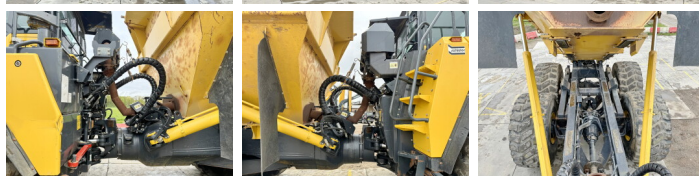

Komatsu

Komatsu HM400-5

BOSS
MACHINERY

Year **2017**
Reference number **BM005777**
Hours **5.530**

Algemeen

Type **HM400-5**
Location **Veldhoven, Netherlands**
Certificaat **CE**
Chassis nummer **KMTHM016TGD010424**

Description

Available at Boss Machinery! This Komatsu HM400-5 Dump Truck from 2017 has an engine power of 353 kW and counts 5530 operational hours. The total weight of this Komatsu HM400-5 is 35130 kg and the dimensions are 11.20 x 3.60 x 3.85. Furthermore, this HM400-5 is equipped with Heated Seat, Radio, Heated Cab, Beacon, Camera, HVAC (Heating & Airco), Air Conditioning, Heated Mirrors, Central greasing. The Komatsu Dump Truck also has a CE marking. Do you want more information or do you want to try the Komatsu HM400-5 at our yard? Please let us know.

Maten / Gewichten

Maximum load capacity **40000 kg**
L*W*H: **11.20 x 3.60 x 3.85**
Weight: **35130**

Technische informatie

Drive configurations **6x6**

Motor informatie

Engine brand: **Komatsu**
Engine model: **SAA6D140E-7**
Cylinders: **6**
Turbo
Capacity in kW: **353**

Banden / Rupsen

30% 40% **29.5R25**
30% 40% **29.5R25**

30% 20%

29.5R25

Opties

Heated Seat

Radio

Heated Cab