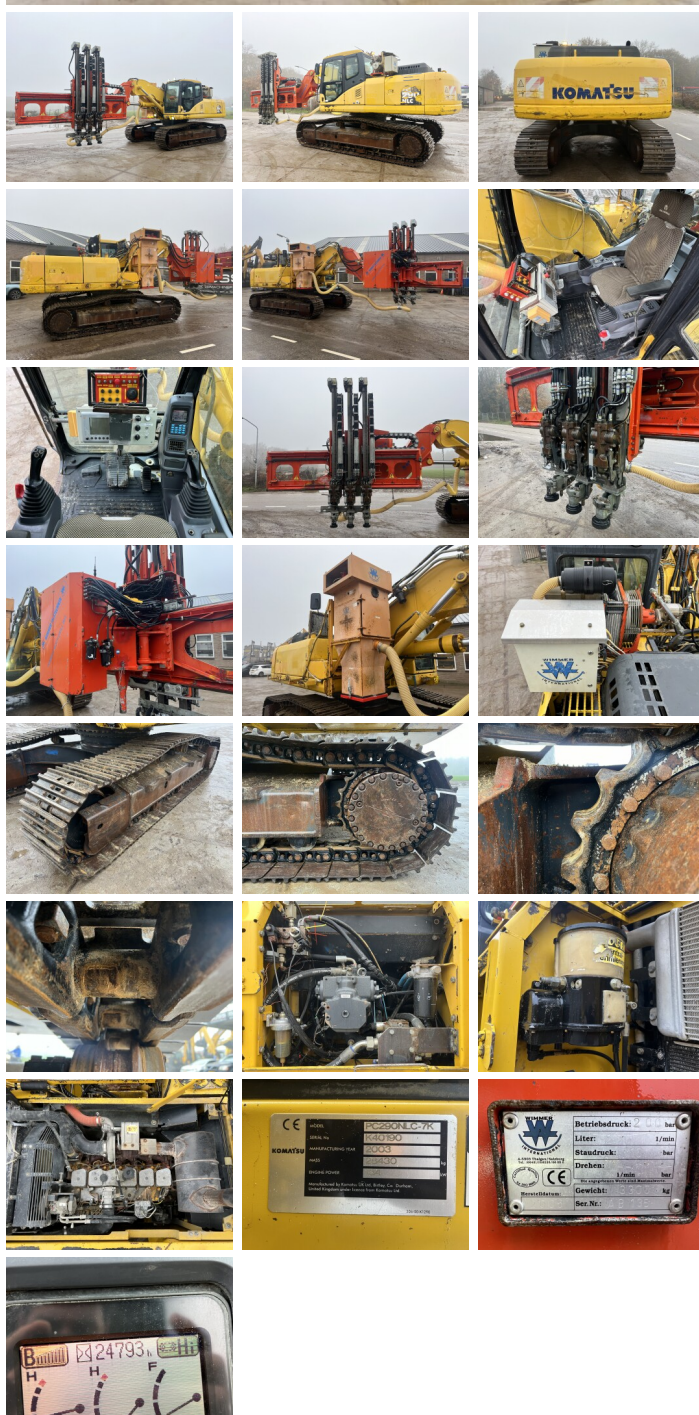

Komatsu

Komatsu PC290NLC-7K + Wimmer Jura Luna 3.100 Drill 2006

€ 69.500excl.

Year **2003**
Reference number **BM005484**
Hours **24.793**

Algemeen

Type PC290NLC-7K + Wimmer Jura Luna 3.100 Drill 2006
Location Veldhoven, Netherlands
Certificaat CE
Chassis nummer K40190 + AB135

Description Available at Boss Machinery! This Komatsu PC290NLC-7K + Wimmer Jura Luna 3.100 Drill 2006 Drill from 2003 has an engine power of 134 kW and counts 24793 operational hours. The total weight of this Komatsu PC290NLC-7K + Wimmer Jura Luna 3.100 Drill 2006 is 28430 kg and the dimensions are -. Furthermore, this PC290NLC-7K + Wimmer Jura Luna 3.100 Drill 2006 is equipped with Radio, Air Conditioning, Central greasing. The Komatsu Drill also has a CE marking. Do you want more information or do you want to try the Komatsu PC290NLC-7K + Wimmer Jura Luna 3.100 Drill 2006 at our yard? Please let us know.

Maten / Gewichten

Weight: 28430

Motor informatie

Engine brand: Komatsu
Engine model: SAA6D102E-2
Cylinders: 6
Turbo
Capacity in kW: 134

BOSS

MACHINERY

Banden / Rupsen

Plate %	80
Sprocket %	70
Chain %	70
Plate width:	60 cm