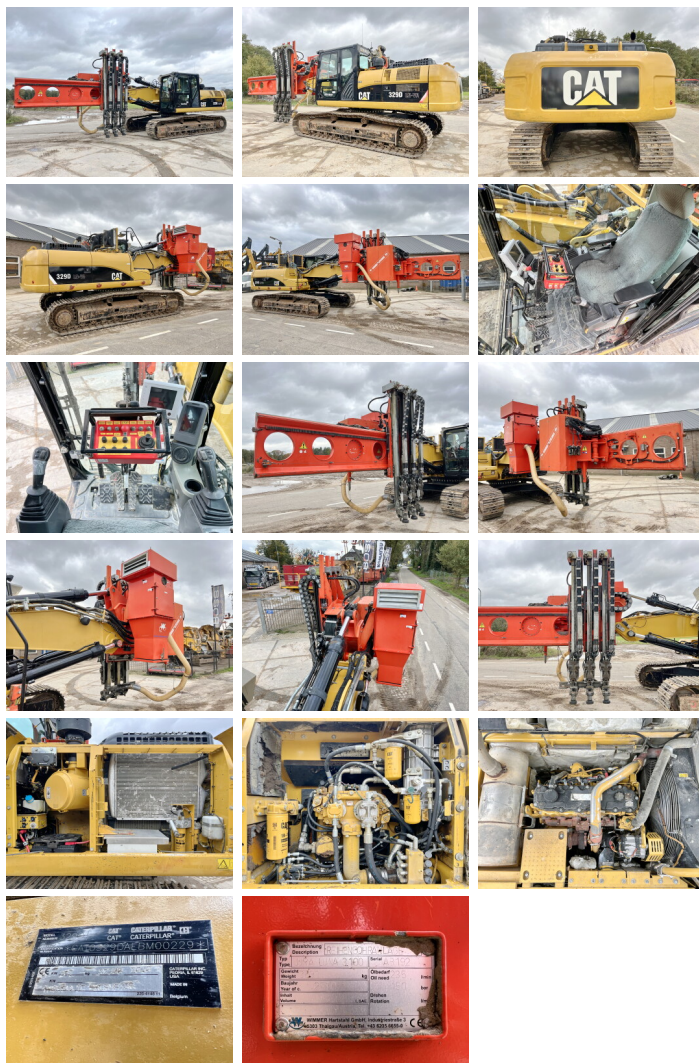

Caterpillar

Caterpillar 329DLN-VA + Wimmer Drill

€ 99.000excl.

Year **2010**
Reference number **BM005481**

Algemeen

Type 329DLN-VA + Wimmer Jura Luna 3.100 Drill
Location Veldhoven, Netherlands
Certificaat CE + EPA
Chassis nummer CAT0329DAEBM00229

Description

Available at Boss Machinery! This Caterpillar 329DLN-VA + Wimmer Jura Luna 3.100 Drill Drill from 2010 has an engine power of 161 kW and counts 0 operational hours. The total weight of this Caterpillar 329DLN-VA + Wimmer Jura Luna 3.100 Drill is 32900 kg and the dimensions are 10.85 x 3.00 x 3.60. Furthermore, this 329DLN-VA + Wimmer Jura Luna 3.100 Drill is equipped with Radio, Air Conditioning, Extra hydraulic function. The Caterpillar Drill also has a CE + EPA marking. Do you want more information or do you want to try the Caterpillar 329DLN-VA + Wimmer Jura Luna 3.100 Drill at our yard? Please let us know.

Maten / Gewichten

L*W*H: 10.85 x 3.00 x 3.60
Weight: 32900

Motor informatie

Engine brand: Caterpillar
Engine model: C7
Turbo
Capacity in kW: 161

Banden / Rupsen

Plate % 90
Sprocket % 90

BOSS
MACHINERY

Chain % 90
Plate width: 60 cm