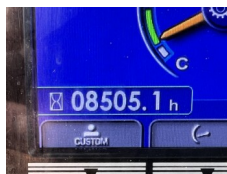

Komatsu

Komatsu D61PXi-24

BOSS
MACHINERY

€ 76.500excl.

Year **2016**
Reference number **BM005752**
Hours **8.504**

Algemeen

Type D61PXi-24
Location Veldhoven, Netherlands
Certificaat EPA
Chassis nummer KMT0D129JGGB60127

Description Available at Boss Machinery! This Komatsu D61PXi-24 Dozer from 2016 has an engine power of 127 kW and counts 8504 operational hours. The total weight of this Komatsu D61PXi-24 is 19580 kg and the dimensions are 6.55 x 3.00 x 3.30 with blade 350cm width. Furthermore, this D61PXi-24 is equipped with Heated Cab, Air Conditioning. The Komatsu Dozer also has a EPA marking. Do you want more information or do you want to try the Komatsu D61PXi-24 at our yard? Please let us know.

Maten / Gewichten

L*W*H: 6.55 x 3.00 x 3.30 with blade 350cm width
Weight: 19580

Motor informatie

Engine brand: Komatsu
Engine model: SAA6D107E-3
Cylinders: 6
Turbo
Capacity in kW: 127

Banden / Rupsen

Plate % 80
Sprocket % 80
Chain % 50
Plate width: 86cm