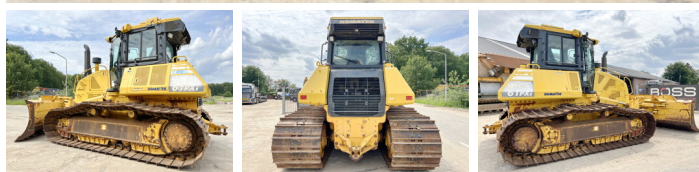

Komatsu

Komatsu D61PXi-24

BOSS
MACHINERY

€ 76.500excl.

Year **2016**
Reference number **BM005752**
Hours **8.504**

Algemeen

Type D61PXi-24
Location Veldhoven, Netherlands
Certificaat EPA
Chassis nummer KMT0D129JGGB60127

Description Available at Boss Machinery! This Komatsu D61PXi-24 Dozer from 2016 has an engine power of 127 kW and counts 8504 operational hours. The total weight of this Komatsu D61PXi-24 is 19580 kg and the dimensions are 6.55 x 3.00 x 3.30 with blade 350cm width. Furthermore, this D61PXi-24 is equipped with Heated Cab, Air Conditioning. The Komatsu Dozer also has a EPA marking. Do you want more information or do you want to try the Komatsu D61PXi-24 at our yard? Please let us know.

Maten / Gewichten

L*W*H: 6.55 x 3.00 x 3.30 with blade 350cm width
Weight: 19580

Motor informatie

Engine brand: Komatsu
Engine model: SAA6D107E-3
Cylinders: 6
Turbo
Capacity in kW: 127

Banden / Rupsen

Plate % 80
Sprocket % 80
Chain % 50
Plate width: 86cm