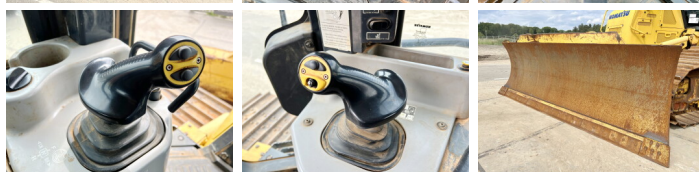

Komatsu

Komatsu D61PXi-24

BOSS
MACHINERY

€ 76.500excl.

Year **2016**
Reference number **BM005752**
Hours **8.504**

Algemeen

Type D61PXi-24
Location Veldhoven, Netherlands
Certificaat EPA
Chassis nummer KMT0D129JGGB60127

Description Available at Boss Machinery! This Komatsu D61PXi-24 Dozer from 2016 has an engine power of 127 kW and counts 8504 operational hours. The total weight of this Komatsu D61PXi-24 is 19580 kg and the dimensions are 6.55 x 3.00 x 3.30 with blade 350cm width. Furthermore, this D61PXi-24 is equipped with Heated Cab, Air Conditioning. The Komatsu Dozer also has a EPA marking. Do you want more information or do you want to try the Komatsu D61PXi-24 at our yard? Please let us know.

Maten / Gewichten

L*W*H: 6.55 x 3.00 x 3.30 with blade 350cm width
Weight: 19580

Motor informatie

Engine brand: Komatsu
Engine model: SAA6D107E-3
Cylinders: 6
Turbo
Capacity in kW: 127

Banden / Rupsen

Plate % 80
Sprocket % 80
Chain % 50
Plate width: 86cm