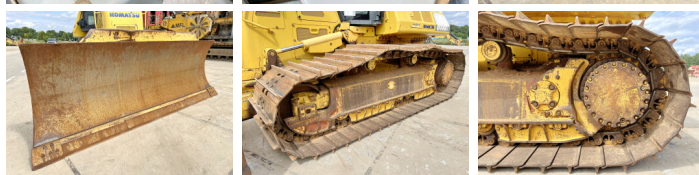

Description Available at Boss Machinery! This Komatsu D61PXi-24 Dozer from 2016 has an engine power of 127 kW and counts 8504 operational hours. The total weight of this Komatsu D61PXi-24 is 19580 kg and the dimensions are 6.55 x 3.00 x 3.30 with blade 350cm width. Furthermore, this D61PXi-24 is equipped with Heated Cab, Air Conditioning. The Komatsu Dozer also has a EPA marking. Do you want more information or do you want to try the Komatsu D61PXi-24 at our yard? Please let us know.

Maten / Gewichten

L*W*H: 6.55 x 3.00 x 3.30 with blade 350cm width
Weight: 19580

Motor informatie

Engine brand: Komatsu
Engine model: SAA6D107E-3
Cylinders: 6
Turbo
Capacity in kW: 127

Banden / Rupsen

Plate % 80
Sprocket % 80
Chain % 50
Plate width: 86cm