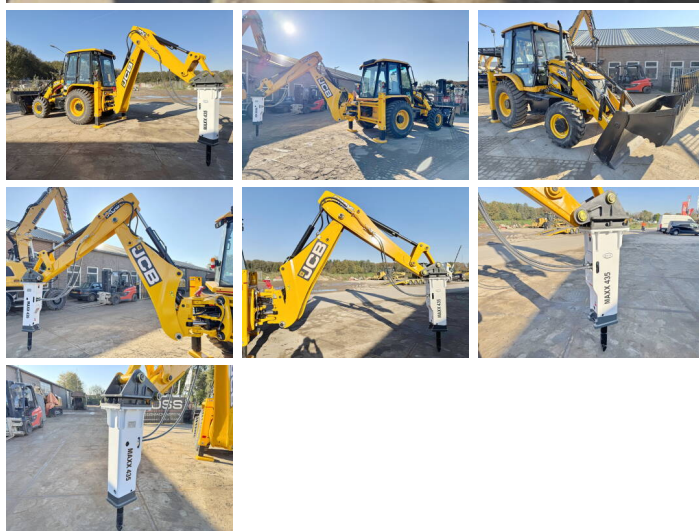

JCB

JCB 3DX / 3CX 4WD + Maxx 435 Hammer

€ 58.000excl.

Year **2024**
Reference number **BM006034**
Hours **5**

Algemeen

Type 3DX / 3CX 4WD + Maxx 435 Hammer
Location Veldhoven, Netherlands
Certificaat NOT FOR SALE IN EU / NO CE MARK
Description Available at Boss Machinery! This used JCB 3DX / 3CX 4WD + Maxx 435 Hammer Backhoe Loader from 2024 has an engine power of 55 kW and counts 5 operational hours. The total weight of this JCB 3DX / 3CX 4WD + Maxx 435 Hammer is 7460 kg and the dimensions are 5.80 x 2.42 x 3.00. Furthermore, this 3DX / 3CX 4WD + Maxx 435 Hammer is equipped with Radio. The JCB Backhoe Loader also has a NOT FOR SALE IN EU / NO CE MARK marking. Do you want more information or do you want to try the JCB 3DX / 3CX 4WD + Maxx 435 Hammer at our yard? Please let us know.

Maten / Gewichten

Weight: 7460
L*W*H: 5.80 x 2.42 x 3.00

Technische informatie

Fuel Tank: 128L
Drive configurations 4 x 4

Motor informatie

Engine brand: JCB
Engine model: 444TA4-55
Cylinders: 4
Turbo

Capacity in kW: 55