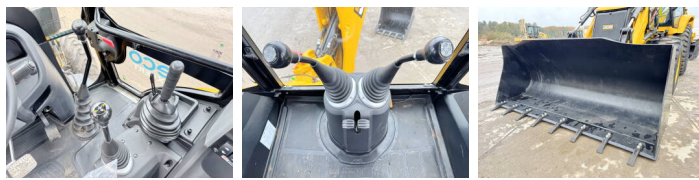

JCB

JCB 3DX / 3CX Plus Eco Xpert 4WD

€ 49.500excl.

Year **2024**
Reference number **BM006165**
Hours **5**

Algemeen

Type 3DX / 3CX Plus Eco Xpert 4WD
Location Veldhoven, Netherlands
Available at Boss Machinery! This used JCB 3DX / 3CX Plus Eco Xpert 4WD Backhoe Loader from 2024 has an engine power of 55 kW and counts 5 operational hours. The total weight of this JCB 3DX / 3CX Plus Eco Xpert 4WD is 7460 kg and the dimensions are 5.55 x 2.50 x 3.00. Furthermore, this 3DX / 3CX Plus Eco Xpert 4WD is equipped with Radio, HP Hammer Lines. Do you want more information or do you want to try the JCB 3DX / 3CX Plus Eco Xpert 4WD at our yard? Please let us know.

Maten / Gewichten

Weight: 7460
L*W*H: 5.55 x 2.50 x 3.00

Technische informatie

Fuel Tank: 128L
Drive configurations 4 x 4

Motor informatie

Engine brand: JCB
Engine model: 444TA4-55
Cylinders: 4
Turbo
Capacity in kW: 55

Banden / Rupsen

100% 100% 12.5-18

BOSS
MACHINERY