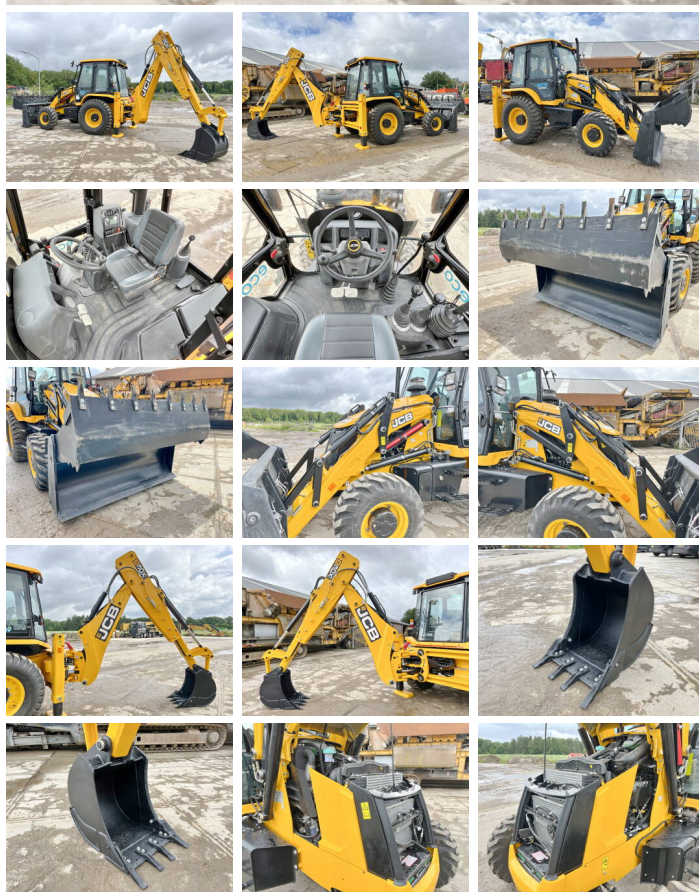

JCB

JCB 3DX / 3CX Super Eco Xpert - Telescopic Boom

€ 64.500excl.

Year **2024**
Reference number **BM006013**
Hours **4**

Algemeen

Type 3DX / 3CX Super Eco Xpert
4WD - Telescopic Boom

Location Veldhoven, Netherlands

Certificaat NOT FOR SALE IN EU /
NO CE MARK

Description Available at Boss Machinery! This used JCB 3DX / 3CX Super Eco Xpert 4WD - Telescopic Boom Backhoe Loader from 2024 has an engine power of 55 kW and counts 4 operational hours. The total weight of this JCB 3DX / 3CX Super Eco Xpert 4WD - Telescopic Boom is 7460 kg and the dimensions are 5.80 x 2.42 x 3.00. Furthermore, this 3DX / 3CX Super Eco Xpert 4WD - Telescopic Boom is equipped with Telescopic Arm, Radio, HP Hammer Lines, Air Conditioning. The JCB Backhoe Loader also has a NOT FOR SALE IN EU / NO CE MARK marking. Do you want more information or do you want to try the JCB 3DX / 3CX Super Eco Xpert 4WD - Telescopic Boom at our yard? Please let us know.

Maten / Gewichten

L*W*H: 5.80 x 2.42 x 3.00
Weight: 7460

Technische informatie

Fuel Tank: 128L
Drive configurations 4 x 4

Motor informatie

BOSS
MACHINERY