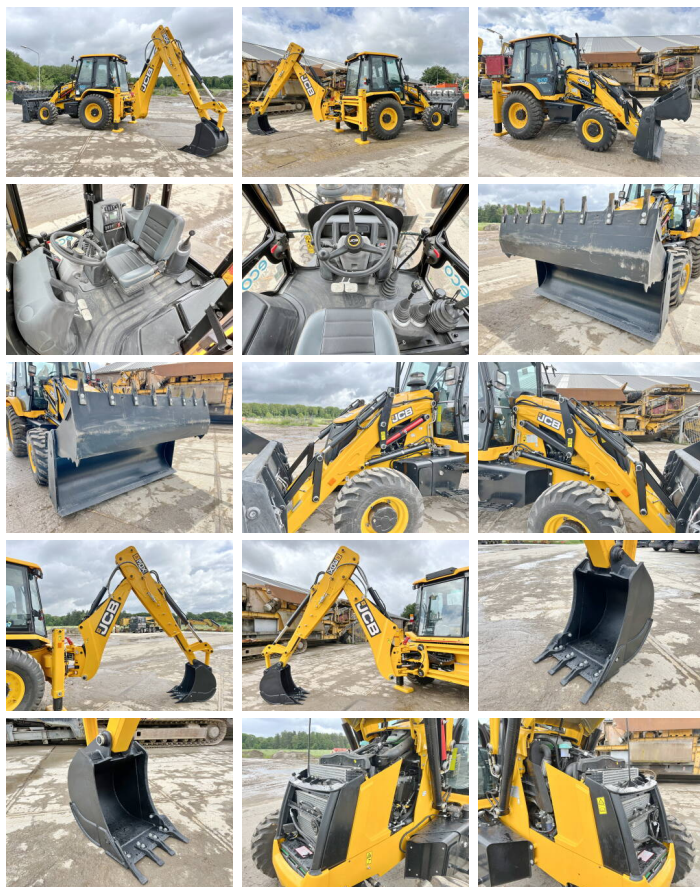

JCB

JCB 3DX / 3CX Super Eco Xpert - Telescopic Boom

€ 64.500excl.

Year **2024**
Reference number **BM005937**
Hours **4**

Algemeen

Type 3DX / 3CX Super Eco Xpert
4WD - Telescopic Boom
Location Veldhoven, Netherlands
Certificaat NOT FOR SALE IN EU /
NO CE MARK
Description Available at Boss Machinery! This used JCB 3DX / 3CX Super Eco Xpert 4WD - Telescopic Boom Backhoe Loader from 2024 has an engine power of 55 kW and counts 4 operational hours. The total weight of this JCB 3DX / 3CX Super Eco Xpert 4WD - Telescopic Boom is 7460 kg and the dimensions are 5.80 x 2.42 x 3.00. Furthermore, this 3DX / 3CX Super Eco Xpert 4WD - Telescopic Boom is equipped with HP Hammer Lines, Air Conditioning, Telescopic Arm, Radio. The JCB Backhoe Loader also has a NOT FOR SALE IN EU / NO CE MARK marking. Do you want more information or do you want to try the JCB 3DX / 3CX Super Eco Xpert 4WD - Telescopic Boom at our yard? Please let us know.

Maten / Gewichten

Weight: 7460
L*W*H: 5.80 x 2.42 x 3.00

Technische informatie

Fuel Tank: 128L
Drive configurations 4 x 4

Motor informatie

BOSS
MACHINERY

Engine brand:	JCB
Engine model:	444TA4-55
Cylinders:	4
Turbo	
Capacity in kW:	55

Banden / Rupsen

100%	100%	12.5-18
100%	100%	16.9-28

Opties

HP Hammer Lines
Air Conditioning
Telescopic Arm
Radio