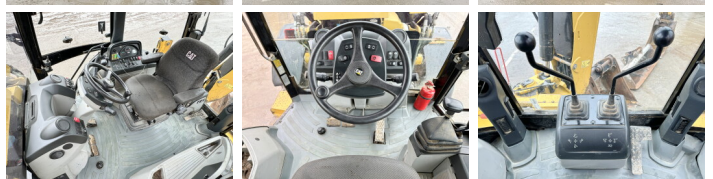

Caterpillar

Caterpillar 434F

BOSS
MACHINERY

€ 42.500excl.

Year **2013**
Reference number **BM005790**
Hours **9.181**

Algemeen

Type **434F**
Location **Veldhoven, Netherlands**
Certificaat **CE**
Chassis nummer **CAT0434FAFLY00251**

Description

Available at Boss Machinery! This used Caterpillar 434F Backhoe Loader from 2013 has an engine power of 75 kW and counts 9181 operational hours. The total weight of this Caterpillar 434F is 9490 kg and the dimensions are 5.90 x 2.36 x 3.80.

Furthermore, this 434F is equipped with Quick coupler, Air Conditioning, Extra hydraulic function, Hammer function. The Caterpillar Backhoe Loader also has a CE marking. Do you want more information or do you want to try the Caterpillar 434F at our yard? Please let us know.

Maten / Gewichten

L*W*H: **5.90 x 2.36 x 3.80**
Weight: **9490**

Technische informatie

Drive configurations **4x4**

Motor informatie

Engine brand: **Caterpillar**
Engine model: **C4.4**
Cylinders: **4**
Turbo
Capacity in kW: **75**

Banden / Rupsen

80% 40% **440/80R28**