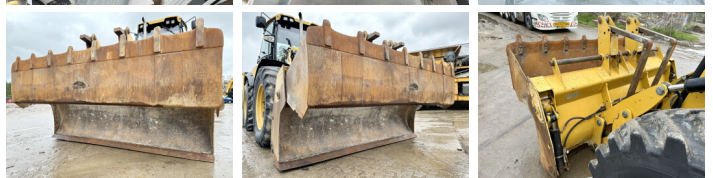

Caterpillar

Caterpillar 434F

BOSS
MACHINERY

€ 42.500excl.

Year **2013**
Reference number **BM005790**
Hours **9.181**

Algemeen

Type **434F**
Location **Veldhoven, Netherlands**
Certificaat **CE**
Chassis nummer **CAT0434FAFLY00251**

Description

Available at Boss Machinery! This used Caterpillar 434F Backhoe Loader from 2013 has an engine power of 75 kW and counts 9181 operational hours. The total weight of this Caterpillar 434F is 9490 kg and the dimensions are 5.90 x 2.36 x 3.80.

Furthermore, this 434F is equipped with Quick coupler, Air Conditioning, Extra hydraulic function, Hammer function. The Caterpillar Backhoe Loader also has a CE marking. Do you want more information or do you want to try the Caterpillar 434F at our yard? Please let us know.

Maten / Gewichten

L*W*H: **5.90 x 2.36 x 3.80**
Weight: **9490**

Technische informatie

Drive configurations **4x4**

Motor informatie

Engine brand: **Caterpillar**
Engine model: **C4.4**
Cylinders: **4**
Turbo
Capacity in kW: **75**

Banden / Rupsen

80% 40% **440/80R28**