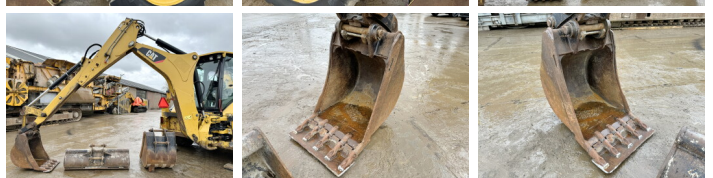

Caterpillar

Caterpillar 434F

BOSS
MACHINERY

€ 42.500excl.

Year **2013**
Reference number **BM005790**
Hours **9.181**

Algemeen

Type **434F**
Location **Veldhoven, Netherlands**
Certificaat **CE**
Chassis nummer **CAT0434FAFLY00251**

Description

Available at Boss Machinery! This used Caterpillar 434F Backhoe Loader from 2013 has an engine power of 75 kW and counts 9181 operational hours. The total weight of this Caterpillar 434F is 9490 kg and the dimensions are 5.90 x 2.36 x 3.80.

Furthermore, this 434F is equipped with Quick coupler, Air Conditioning, Extra hydraulic function, Hammer function. The Caterpillar Backhoe Loader also has a CE marking. Do you want more information or do you want to try the Caterpillar 434F at our yard? Please let us know.

Maten / Gewichten

L*W*H: **5.90 x 2.36 x 3.80**
Weight: **9490**

Technische informatie

Drive configurations **4x4**

Motor informatie

Engine brand: **Caterpillar**
Engine model: **C4.4**
Cylinders: **4**
Turbo
Capacity in kW: **75**

Banden / Rupsen

80% 40% **440/80R28**