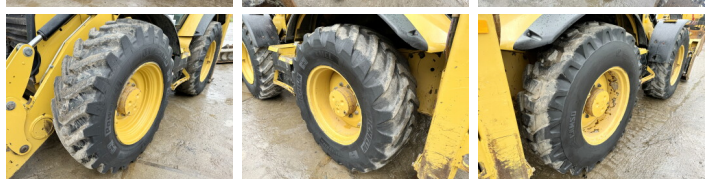

Caterpillar

Caterpillar 434F

BOSS
MACHINERY

€ 42.500excl.

Year **2013**
Reference number **BM005790**
Hours **9.181**

Algemeen

Type **434F**
Location **Veldhoven, Netherlands**
Certificaat **CE**
Chassis nummer **CAT0434FAFLY00251**

Description

Available at Boss Machinery! This used Caterpillar 434F Backhoe Loader from 2013 has an engine power of 75 kW and counts 9181 operational hours. The total weight of this Caterpillar 434F is 9490 kg and the dimensions are 5.90 x 2.36 x 3.80.

Furthermore, this 434F is equipped with Quick coupler, Air Conditioning, Extra hydraulic function, Hammer function. The Caterpillar Backhoe Loader also has a CE marking. Do you want more information or do you want to try the Caterpillar 434F at our yard? Please let us know.

Maten / Gewichten

L*W*H: **5.90 x 2.36 x 3.80**
Weight: **9490**

Technische informatie

Drive configurations **4x4**

Motor informatie

Engine brand: **Caterpillar**
Engine model: **C4.4**
Cylinders: **4**
Turbo
Capacity in kW: **75**

Banden / Rupsen

80% 40% **440/80R28**