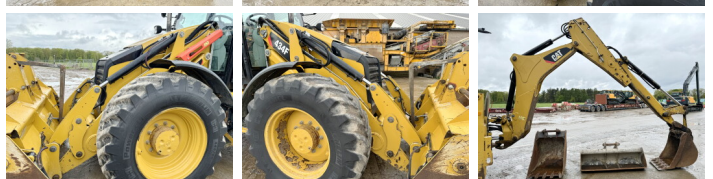

Caterpillar

Caterpillar 434F

BOSS
MACHINERY

€ 42.500excl.

Year **2013**
Reference number **BM005790**
Hours **9.181**

Algemeen

Type **434F**
Location **Veldhoven, Netherlands**
Certificaat **CE**
Chassis nummer **CAT0434FAFLY00251**

Description

Available at Boss Machinery! This used Caterpillar 434F Backhoe Loader from 2013 has an engine power of 75 kW and counts 9181 operational hours. The total weight of this Caterpillar 434F is 9490 kg and the dimensions are 5.90 x 2.36 x 3.80.

Furthermore, this 434F is equipped with Quick coupler, Air Conditioning, Extra hydraulic function, Hammer function. The Caterpillar Backhoe Loader also has a CE marking. Do you want more information or do you want to try the Caterpillar 434F at our yard? Please let us know.

Maten / Gewichten

L*W*H: **5.90 x 2.36 x 3.80**
Weight: **9490**

Technische informatie

Drive configurations **4x4**

Motor informatie

Engine brand: **Caterpillar**
Engine model: **C4.4**
Cylinders: **4**
Turbo
Capacity in kW: **75**

Banden / Rupsen

80% 40% **440/80R28**