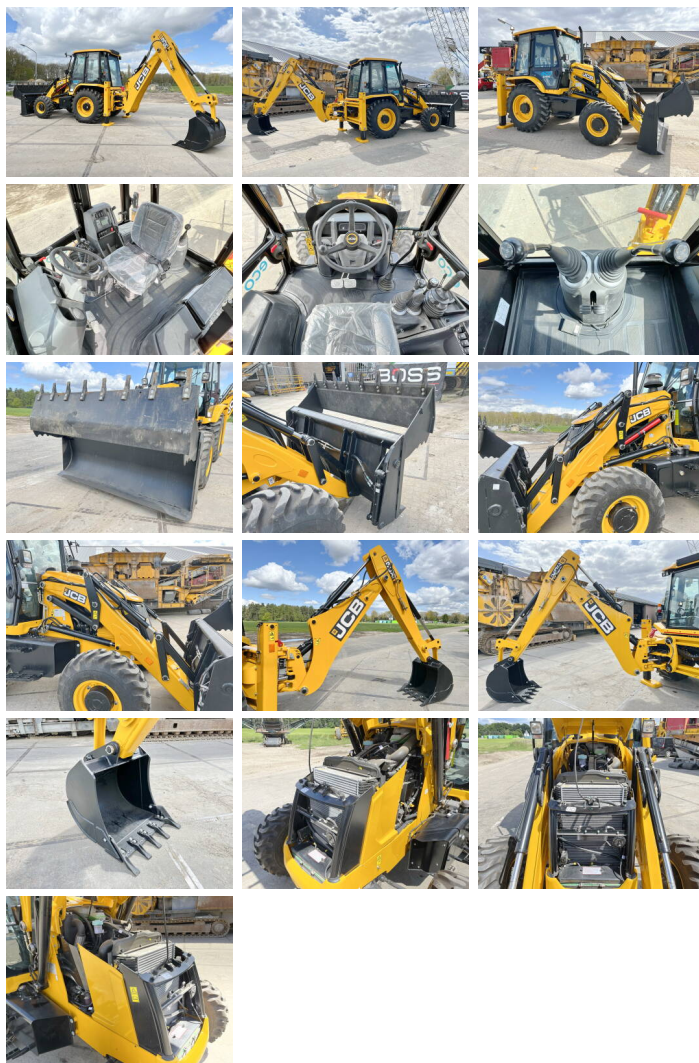

JCB

JCB 3DX / 3CX Plus Eco Xpert 4WD

€ 54.500excl.

Year **2024**
Reference number **BM006035**
Hours **5**

Algemeen

Type 3DX / 3CX Plus Eco Xpert 4WD
Location Veldhoven, Netherlands
Certificaat NOT FOR SALE IN EU / NO CE MARK
Description Available at Boss Machinery! This used JCB 3DX / 3CX Plus Eco Xpert 4WD Backhoe Loader from 2024 has an engine power of 55 kW and counts 5 operational hours. The total weight of this JCB 3DX / 3CX Plus Eco Xpert 4WD is 7460 kg and the dimensions are 5.80 x 2.42 x 3.00. Furthermore, this 3DX / 3CX Plus Eco Xpert 4WD is equipped with Radio. The JCB Backhoe Loader also has a NOT FOR SALE IN EU / NO CE MARK marking. Do you want more information or do you want to try the JCB 3DX / 3CX Plus Eco Xpert 4WD at our yard? Please let us know.

Maten / Gewichten

Weight: 7460
L*W*H: 5.80 x 2.42 x 3.00

Technische informatie

Fuel Tank: 128L
Drive configurations 4 x 4

Motor informatie

Engine brand: JCB
Engine model: 444TA4-55
Cylinders: 4
Turbo
Capacity in kW: 55

BOSS
MACHINERY