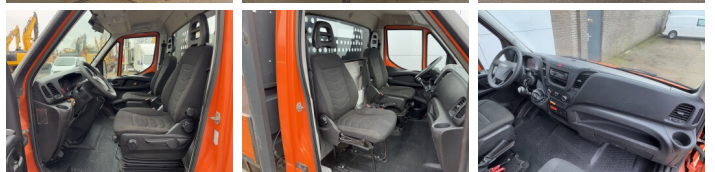

Iveco

Iveco Daily 35C15

BOSS
MACHINERY

€ 15.500excl.

Year **2016**
Reference number **BV000088**
Mileage **181.545**

Algemeen

Type **Daily 35C15**
Location **Veldhoven, Netherlands**
1st registration **01-01-2016**
Doors **2**
Transmission **Manual**
Total seats **2**
Chassis number **ZCFC535A90D566001**

Description

Available from stock at Boss Machinery! This 2016 Iveco Daily 35C15 has 181545 kilometers. The total weight of this Iveco Daily 35C15 is 2510 KG and the dimensions are 5.40 x 2.13 x 2.42 M. Furthermore, this Iveco Daily 35C15 is equipped with Taillift, Tow Bar, Radio, Air Suspension Seat, Tachograaf, Bluetooth. Would you like more information or would you like to test the Iveco Daily 35C15 with us? Let us know.

Maten / Gewichten

Wheel base (cm) **375**
Weight: **2510**
GVW **3500**
L*W*H: **5.40 x 2.13 x 2.42**
Length Plateau **130 cm**
Maximum load capacity **990**

Technische informatie

Brakes **Disc brakes**
Suspension **Parabolic**
Drive configurations **Rear Axle**

Motor informatie

Engine power (hp) **150**
Engine Capacity (cc) **2287**
Fuel **Diesel**
Emission **Euro 6**
Cylinders: **4**