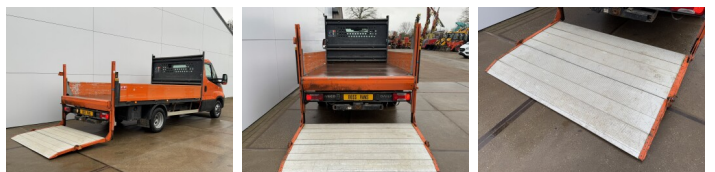

Iveco

Iveco Daily 35C15

BOSS
MACHINERY

€ 15.500excl.

Year **2016**
Reference number **BV000088**
Mileage **181.545**

Algemeen

Type **Daily 35C15**
Location **Veldhoven, Netherlands**
1st registration **01-01-2016**
Doors **2**
Transmission **Manual**
Total seats **2**
Chassis number **ZCFC535A90D566001**

Description

Available from stock at Boss Machinery! This 2016 Iveco Daily 35C15 has 181545 kilometers. The total weight of this Iveco Daily 35C15 is 2510 KG and the dimensions are 5.40 x 2.13 x 2.42 M. Furthermore, this Iveco Daily 35C15 is equipped with Taillift, Tow Bar, Radio, Air Suspension Seat, Tachograaf, Bluetooth. Would you like more information or would you like to test the Iveco Daily 35C15 with us? Let us know.

Maten / Gewichten

Wheel base (cm) **375**
Weight: **2510**
GVW **3500**
L*W*H: **5.40 x 2.13 x 2.42**
Length Plateau **130 cm**
Maximum load capacity **990**

Technische informatie

Brakes **Disc brakes**
Suspension **Parabolic**
Drive configurations **Rear Axle**

Motor informatie

Engine power (hp) **150**
Engine Capacity (cc) **2287**
Fuel **Diesel**
Emission **Euro 6**
Cylinders: **4**