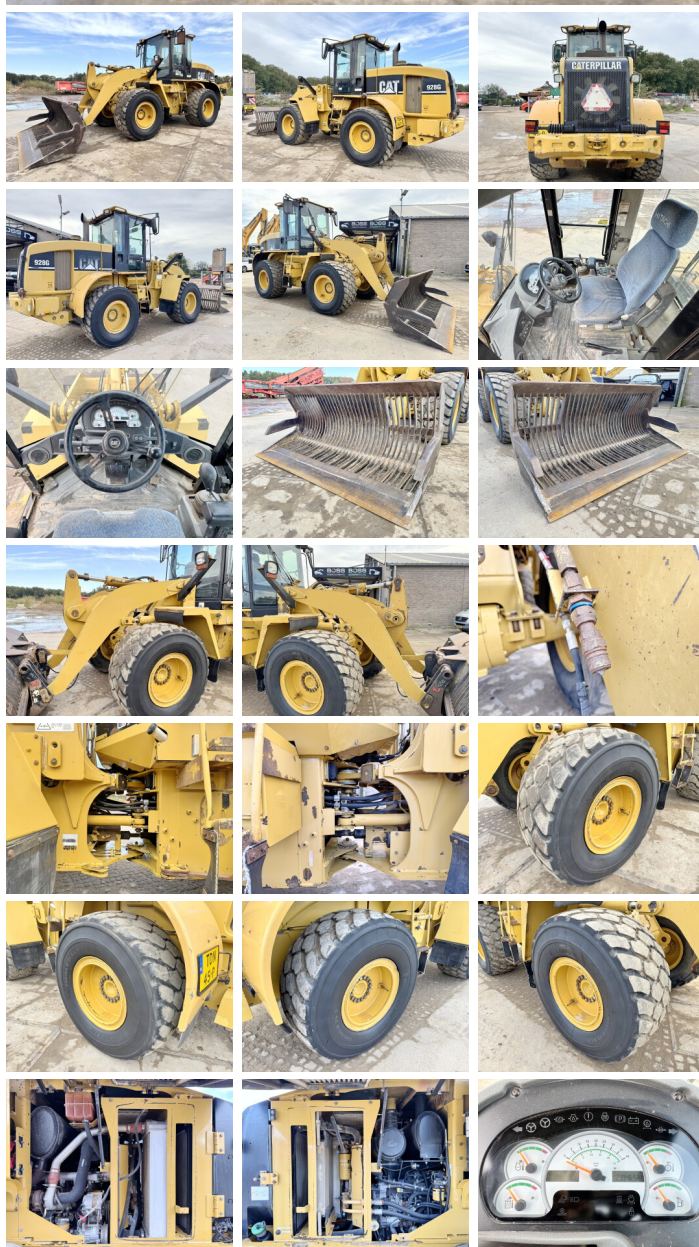

Banden / Rupsen

40% 40%	600/65R25
40% 40%	600/65R25