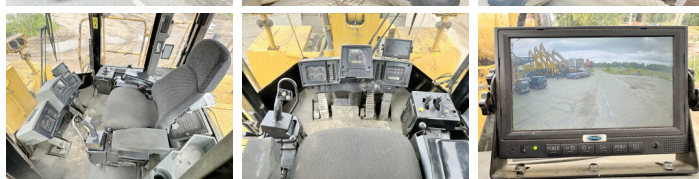

Banden / Rupsen

50% 50%	35/65R33
50% 50%	35/65R33