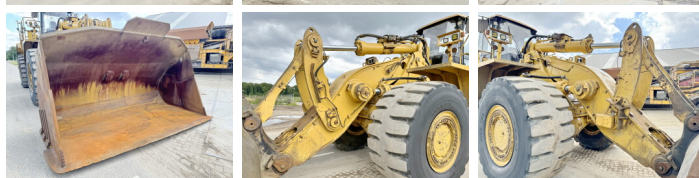

Banden / Rupsen

50% 50%	35/65R33
50% 50%	35/65R33