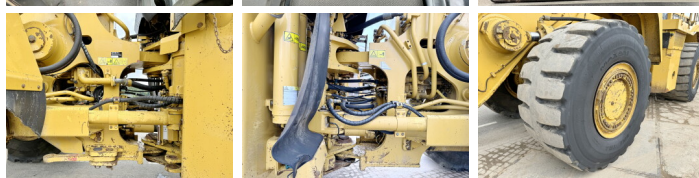

Banden / Rupsen

50% 50%	35/65R33
50% 50%	35/65R33