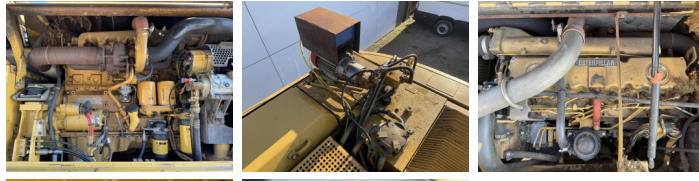

Banden / Rupsen

CATERPILLAR
CAT
CATERPILLAR
MODEL NUMBER M322C
SERIAL NUMBER CATM322CJBDK00126