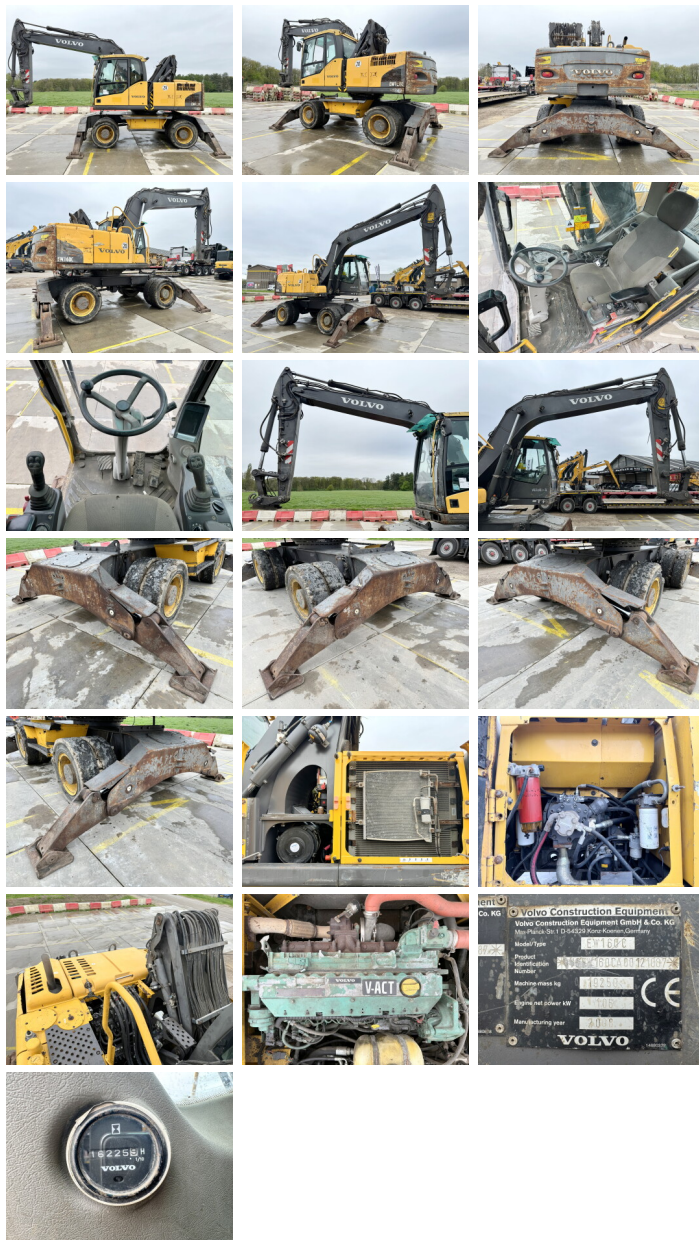

Banden / Rupsen

20% 20% 10.00-20
20% 20% 10.00-20