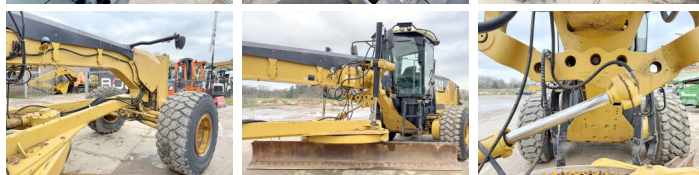

Opties

????????