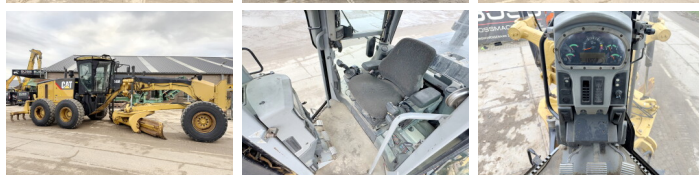

Opties

????????