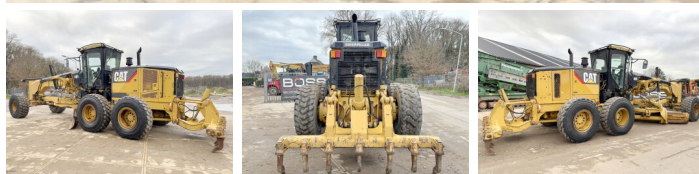

Opties

????????