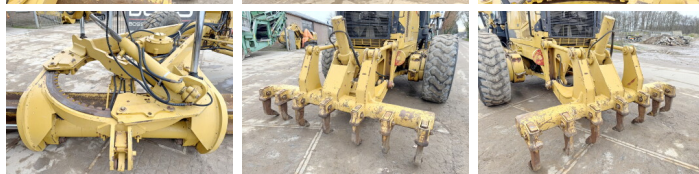

Opties

????????