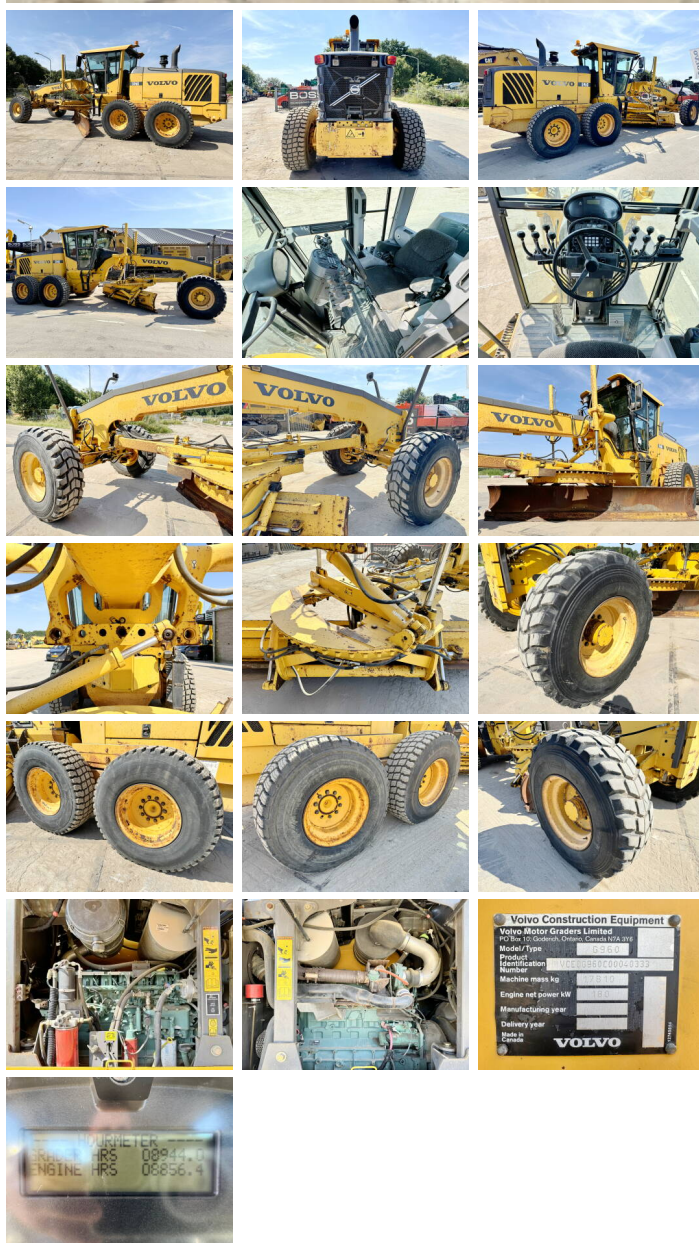

Banden / Rupsen

80% 80% 17.5 R25
80% 80% 17.5 R25
80% 80% 17.5 R25