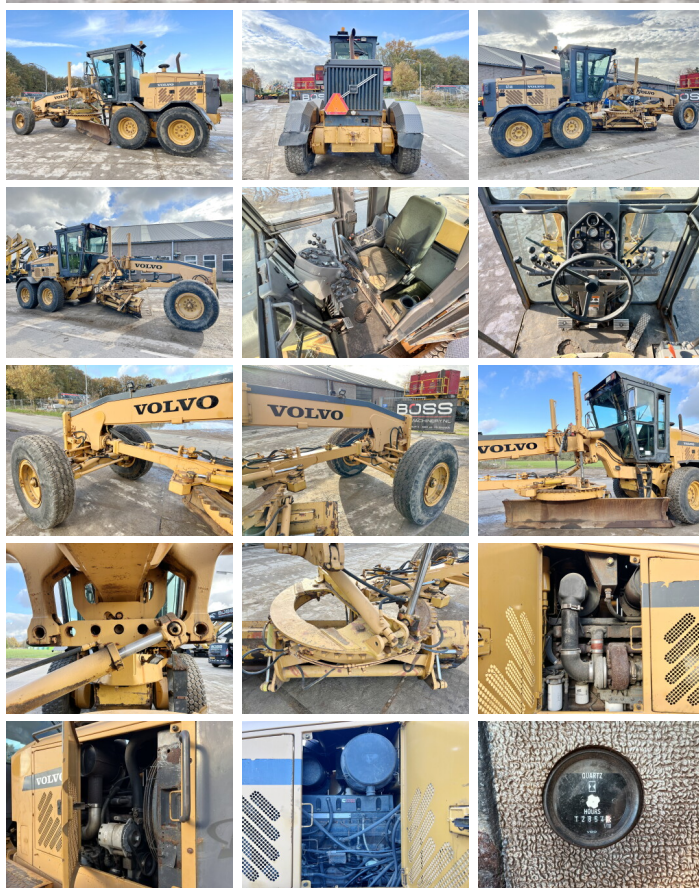

?????????

G740B
Veldhoven, Netherlands
EPA
Available at Boss Machinery! This Volvo G740B Grader from 2002 has an engine power of 225 kW and counts 12854 operational hours. The total weight of this Volvo G740B is 16840 kg and the dimensions are 8.65 x 2.80 x 3.30. Furthermore, this G740B is equipped with Radio, Beacon, ????????, Backup alarm. The Volvo Grader also has a EPA marking. Do you want more information or do you want to try the Volvo G740B at our yard? Please let us know.