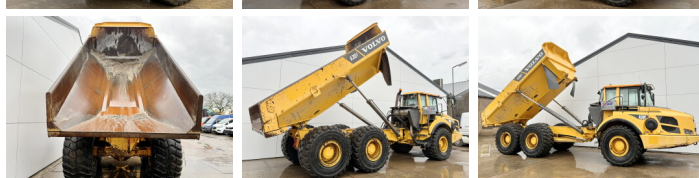

Banden / Rupsen

60% 60%	750/65R25
60% 60%	750/65R25