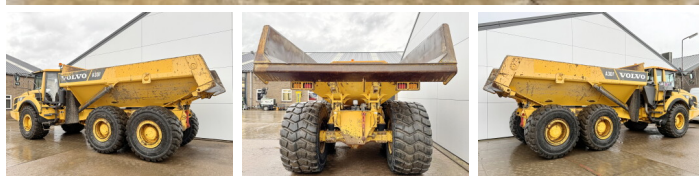

Banden / Rupsen

60% 60%	750/65R25
60% 60%	750/65R25