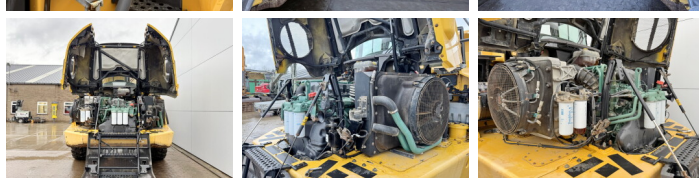

Banden / Rupsen

60% 60%	750/65R25
60% 60%	750/65R25