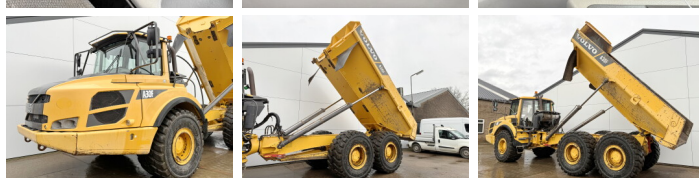

Banden / Rupsen

60% 60%	750/65R25
60% 60%	750/65R25