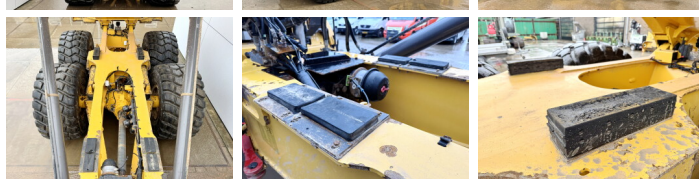

Banden / Rupsen

60% 60%	750/65R25
60% 60%	750/65R25