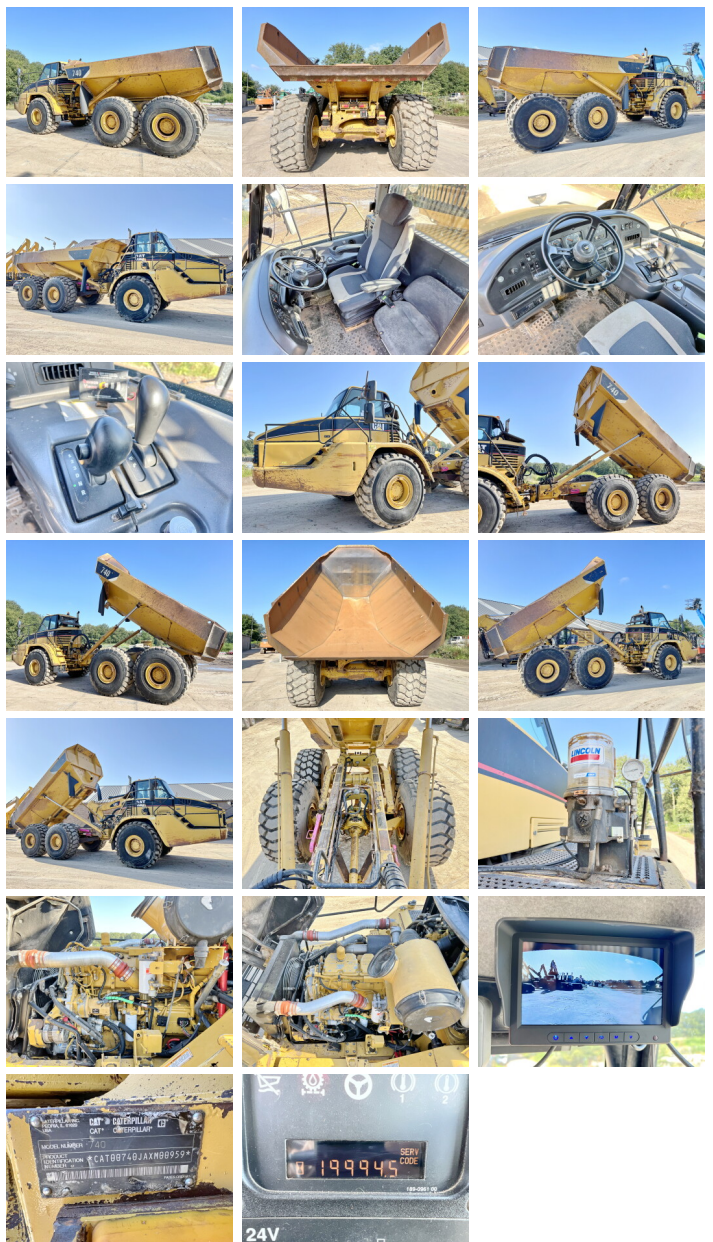

Banden / Rupsen

70% 70%	29.5R25
70% 70%	29.5R25
70% 70%	29.5R25