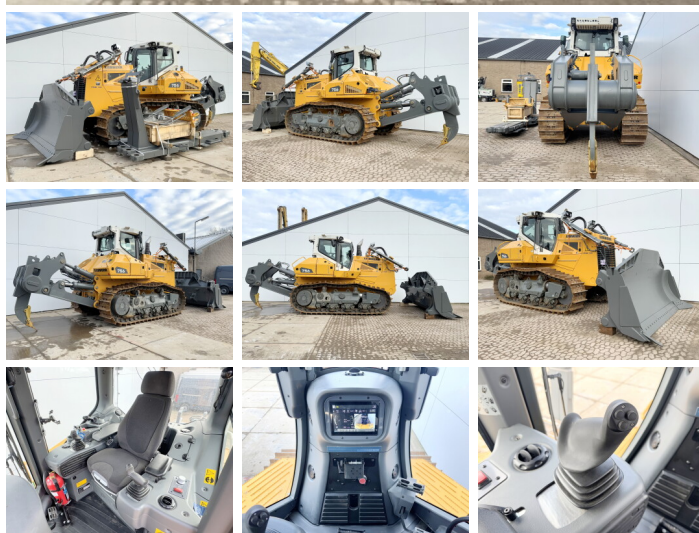

Algemeen

??? PR756 05 Gen 8
????????????????? Veldhoven, Netherlands
Certificaat CE
Chassis nummer VAUZ1808HAT026762
Available at Boss Machinery! This Liebherr PR756 05 Gen 8 Dozer from 2023 has an engine power of 260 kW and counts 68 operational hours. The total weight of this Liebherr PR756 05 Gen 8 is 41520 kg and the dimensions are 7.20 x 2.87 x 3.52. Furthermore, this PR756 05 Gen 8 is equipped with AdBlue, Camera, Parking Heater, Air Suspension Seat, ??????, Backup alarm. The Liebherr Dozer also has a CE marking. Do you want more information or do you want to try the Liebherr PR756 05 Gen 8 at our yard? Please let us know.