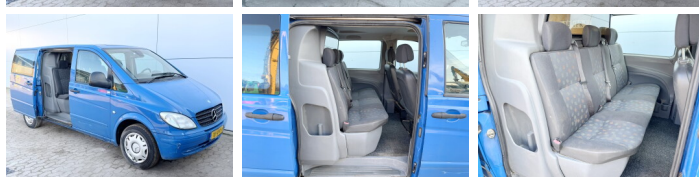

Motor informatie

Engine power (hp) 116
Emission Euro 4
Fuel Diesel
Engine Capacity (cc) 2148