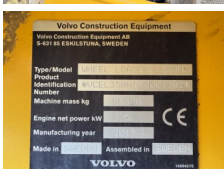

CE

Chassis nummer

VCEL350H00001302

Available at Boss Machinery! This Volvo L350H Wheel Loader from 2019 has an engine power of 395 kW and counts 12160 operational hours. Always worked in The Netherlands. The total weight of this Volvo L350H is 56300 kg and the dimensions are 11.60 x 3.90 x 4.11. Furthermore, this L350H is equipped with Pressurised Cabin, Bluetooth, Heated Seat, Beacon, Radio, CDC Steering, AdBlue, etc. The Volvo Wheel Loader also has a CE marking. Do you want more information or do you want to try the Volvo L350H at our yard? Please let us know.

???

Maten / Gewichten

11.60 x 3.90 x 4.11
56300

Technische informatie

4x4

Motor informatie

Volvo
D16J
6
395

Banden / Rupsen