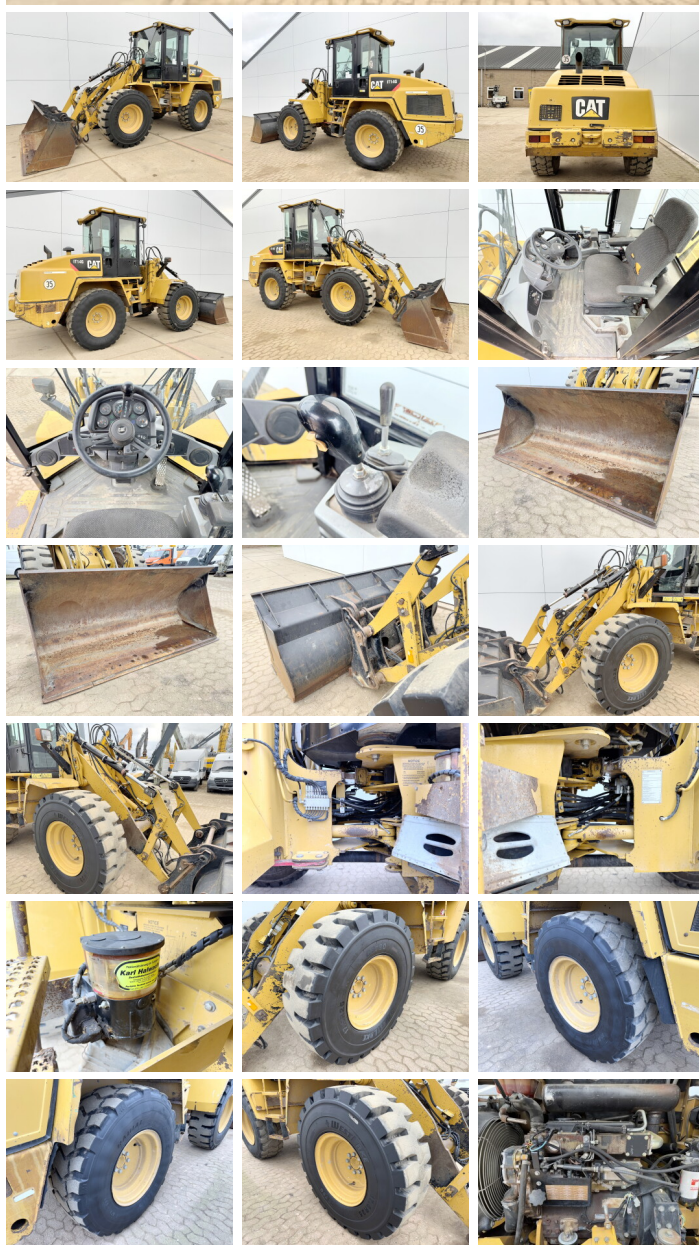

# Caterpillar IT14G

€ 24.500???

2011  
BM006428  
9.566

## Algemeen

914G / IT14G  
Veldhoven, Netherlands  
CE  
Available at Boss Machinery! This Caterpillar 914G / IT14G Wheel Loader from 2011 has an engine power of 72 kW and counts 9566 operational hours. The total weight of this Caterpillar 914G / IT14G is 8350 kg and the dimensions are 6.58 x 2.40 x 3.12. Furthermore, this 914G / IT14G is equipped with Radio, 3rd Function, etc. The Caterpillar Wheel Loader also has a CE marking. Do you want more information or do you want to try the Caterpillar 914G / IT14G at our yard? Please let us know.