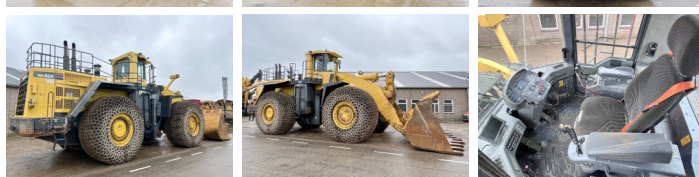

Banden / Rupsen

60% 60% Bridgestone 45/65R45 + Chains