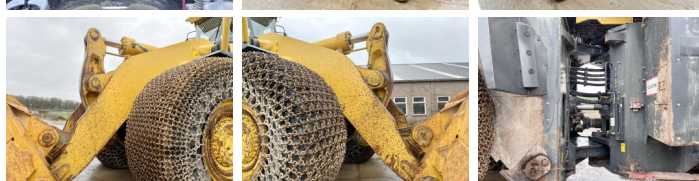

Banden / Rupsen

60% 60% Bridgestone 45/65R45 + Chains