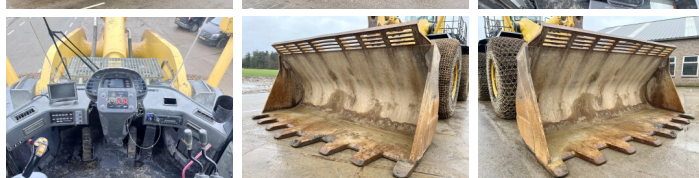

Banden / Rupsen

60% 60% Bridgestone 45/65R45 + Chains