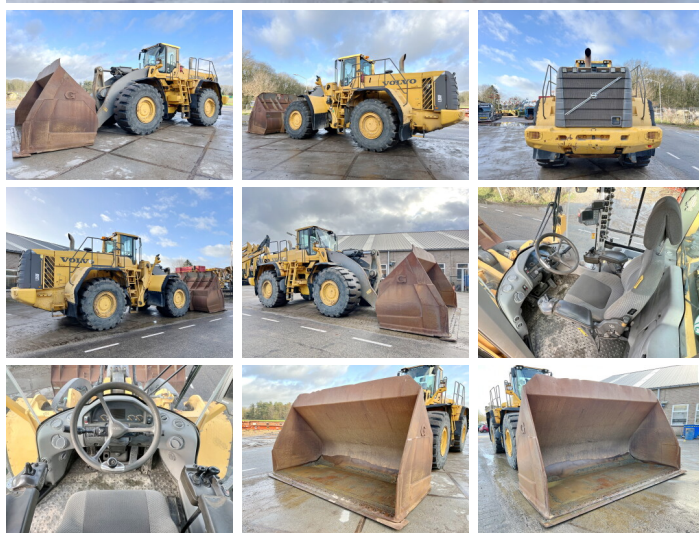

Volvo

Volvo L350F

€ 87.500???

2008
BM005604
23.392

Algemeen

L350F
Veldhoven, Netherlands
CE + EPA
VCEL350FL00001132
Available at Boss Machinery! This Volvo L350F Wheel Loader from 2008 has an engine power of 397 kW and counts 23392 operational hours. The total weight of this Volvo L350F is 56300 kg and the dimensions are 11.50 x 4.35 x 4.13. Furthermore, this L350F is equipped with Radio, . The Volvo Wheel Loader also has a CE + EPA marking. Do you want more information or do you want to try the Volvo L350F at our yard? Please let us know.

Maten / Gewichten

56300
11.50 x 4.35 x 4.13

Technische informatie

4 x 4

Motor informatie

Volvo
D16E
6
397

Banden / Rupsen

70% 50% 35/65R33
80% 80% 35/65E33