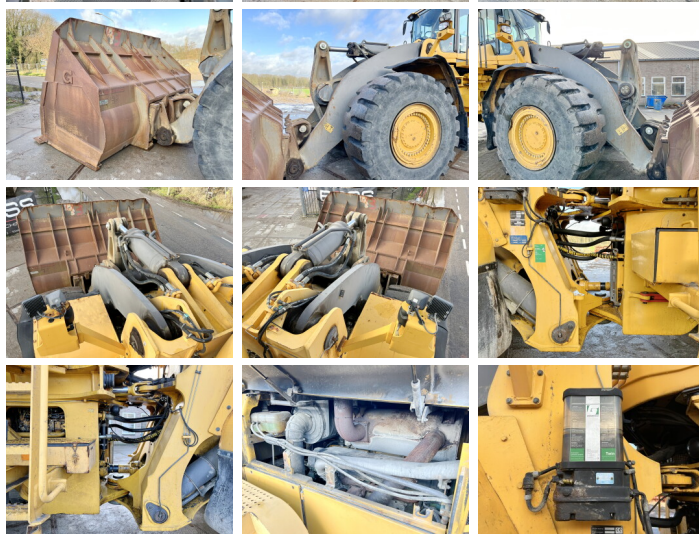

Volvo

Volvo L350F

€ 87.500???

2008
BM005604
23.392

Algemeen

L350F
Veldhoven, Netherlands
CE + EPA
VCEL350FL00001132
Available at Boss Machinery! This Volvo L350F Wheel Loader from 2008 has an engine power of 397 kW and counts 23392 operational hours. The total weight of this Volvo L350F is 56300 kg and the dimensions are 11.50 x 4.35 x 4.13. Furthermore, this L350F is equipped with Radio, . The Volvo Wheel Loader also has a CE + EPA marking. Do you want more information or do you want to try the Volvo L350F at our yard? Please let us know.

Maten / Gewichten

56300
11.50 x 4.35 x 4.13

Technische informatie

4 x 4

Motor informatie

Volvo
D16E
6
397

Banden / Rupsen

70% 50% 35/65R33
80% 80% 35/65E33