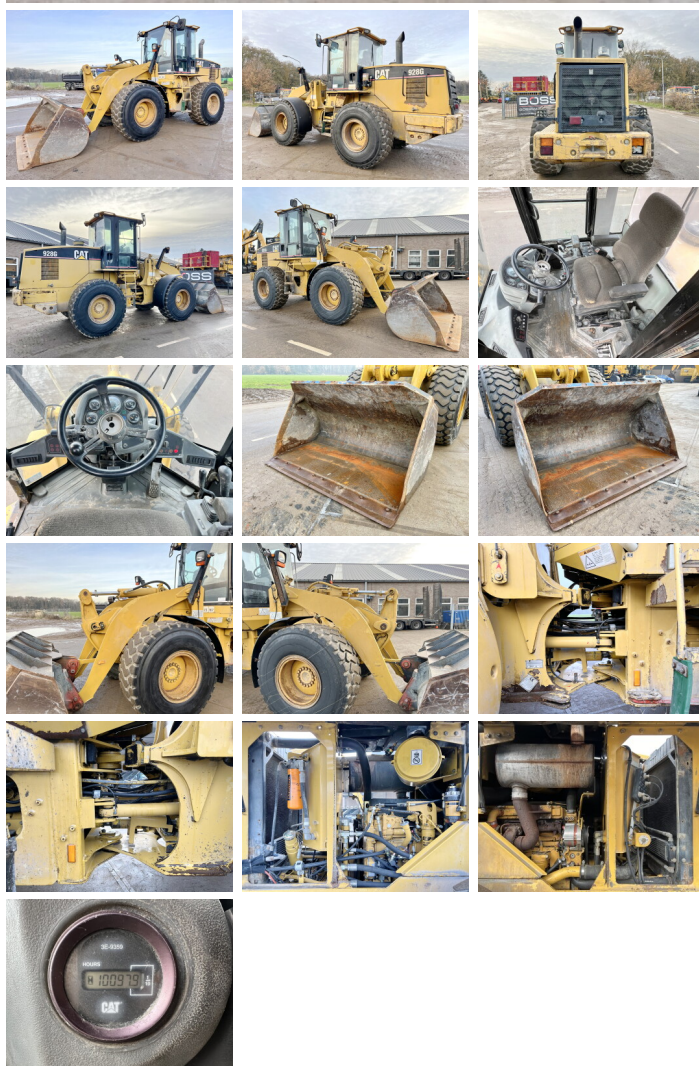

Caterpillar

Caterpillar 928G

€ 24.500???

1997
BM005541
10.097

Algemeen

928G
Veldhoven, Netherlands

Dutch vehicle

First owner

Certificaat CE

Chassis nummer 7SR00252

Available at Boss Machinery! This Caterpillar 928G Wheel Loader from 1997 has an engine power of 93 kW and counts 10097 operational hours. Always worked in The Netherlands. Bought from the first owner. The total weight of this Caterpillar 928G is 12600 kg and the dimensions are 7.65 x 2.75 x 3.30. Furthermore, this 928G is equipped with. The Caterpillar Wheel Loader also has a CE marking. Do you want more information or do you want to try the Caterpillar 928G at our yard? Please let us know.

Maten / Gewichten

12600
7.65 x 2.75 x 3.30

Technische informatie

4 x 4

Motor informatie

Caterpillar
3116T
6
93

Banden / Rupsen

70%	70%	20.5 R25
70%	70%	20.5 R25