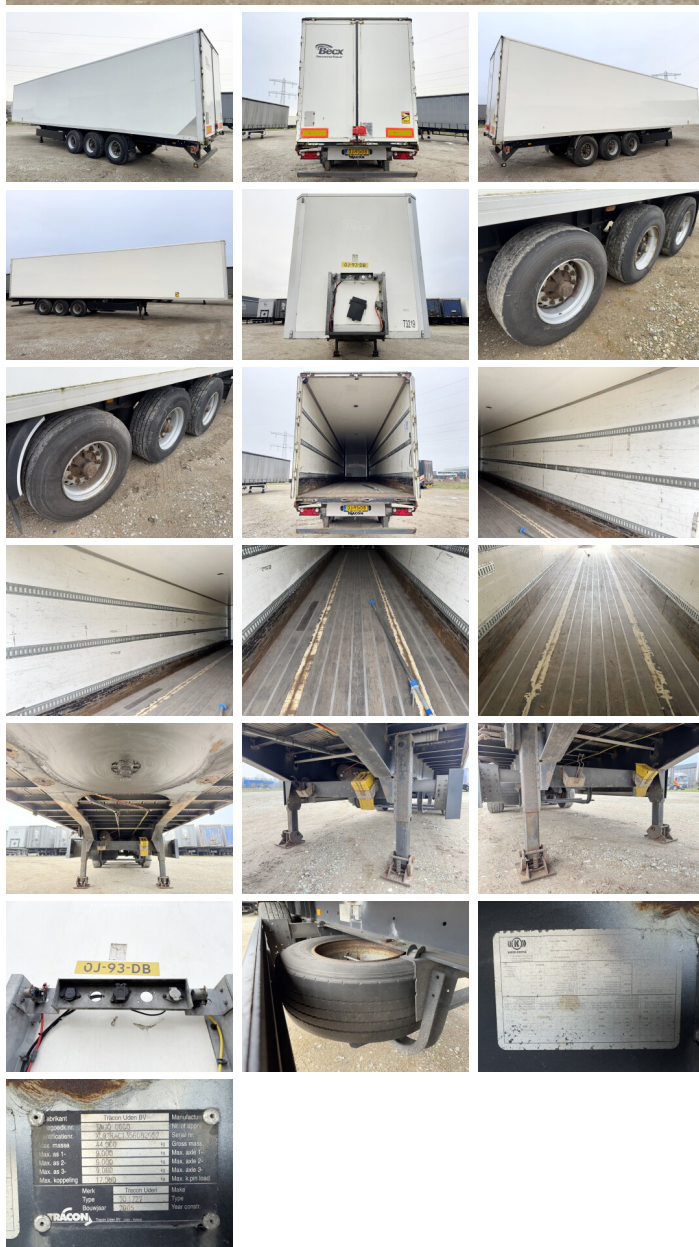

Banden / Rupsen

30% 30%
30% 30%
30% 30%

385/65R22.5
385/65R22.5
385/65R22.5

Brand	Tracon TO.1727	Manufacturer	
Model	TO.1727	Year of build	
Capacity	44000 kg	Weight	
Max. axle D	13.55 m	Ground height	
Max. axle S	2.56 m	Max. axle D	
Max. axle P	4.00 m	Max. axle S	
Max. height	2.73 m	Max. axle P	
Max. height	2.73 m	Max. axle S	
Mark	TO.1727	Year	
Type	Trailer	Year of construction	
Division	TO.1727	Year of construction