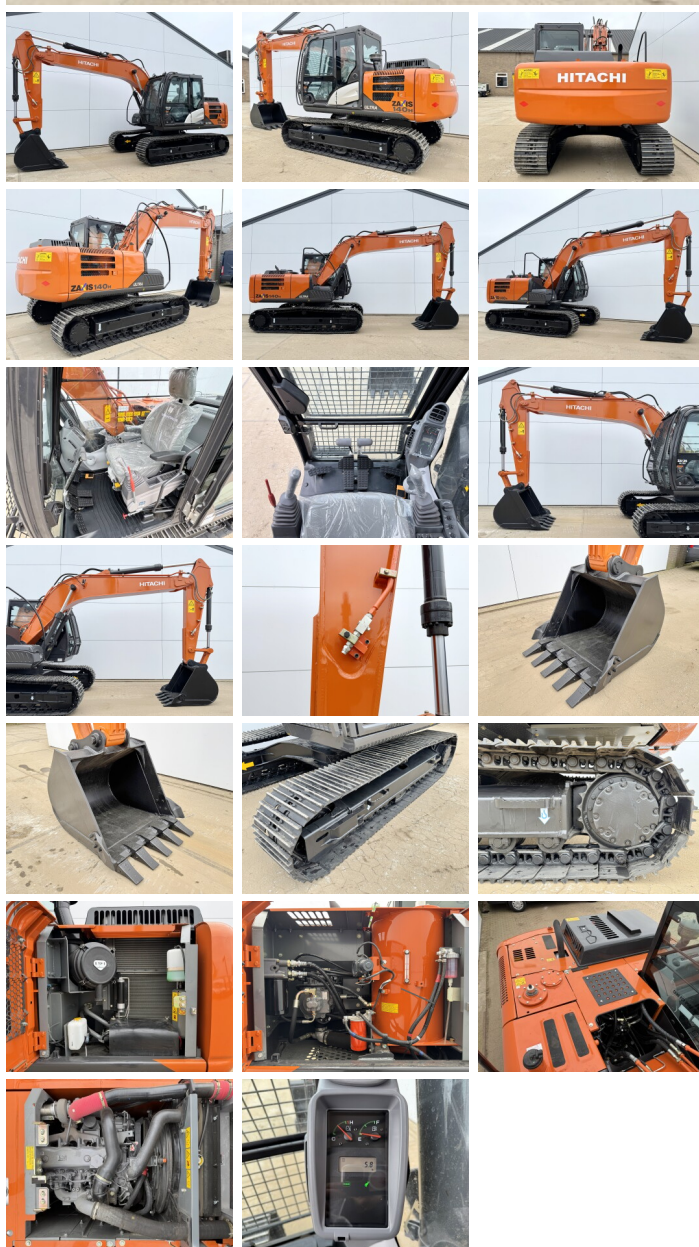

# Hitachi ZX140H-GI

€ 67.500???

2025  
BM006481  
5

## Algemeen

ZX140H-GI  
Veldhoven, Netherlands  
Available at Boss Machinery! This Hitachi ZX140H-GI Excavator from 2025 has an engine power of 66 kW and counts 5 operational hours. The total weight of this Hitachi ZX140H-GI is 14680 kg and the dimensions are 6.53 x 2.48 x 2.80. Furthermore, this ZX140H-GI is equipped with Radio, Bluetooth, Air Suspension Seat,   
Do you want more information or do you want to try the Hitachi ZX140H-GI at our yard? Please let us know.

## Maten / Gewichten

6.53 x 2.48 x 2.80  
14680