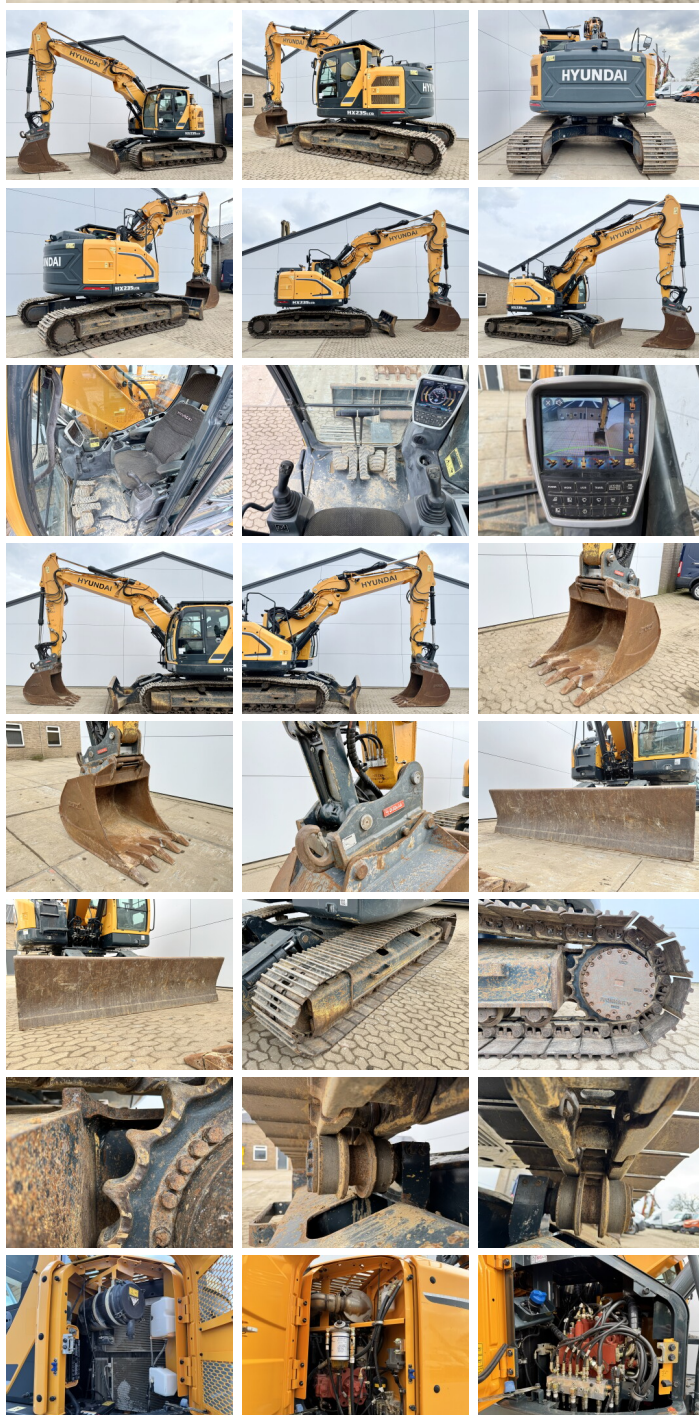

Hyundai

Hyundai HX235LCR

€ 89.500???

2018
BM006501
4.064

Algemeen

HX235LCR
 Veldhoven, Netherlands
 CE + EPA
 HHKHK604PJ10000336
 Available at Boss Machinery! This Hyundai HX235LCR Excavator from 2018 has an engine power of 129 kW and counts 4064 operational hours. The total weight of this Hyundai HX235LCR is 26700 kg and the dimensions are 9.80 x 2.99 x 3.26. Furthermore, this HX235LCR is equipped with Camera, AdBlue, Heated Seat, Bluetooth, Radio, Climate Control, etc. The Hyundai Excavator also has a CE + EPA marking. Do you want more information or do you want to try the Hyundai HX235LCR at our yard? Please let us know.

Maten / Gewichten

26700
 9.80 x 2.99 x 3.26

Technische informatie

German Machine

Motor informatie

Cummins
 QSB6.7
 129

Banden / Rupsen

????%	80
??? ? ????%	80
???\????%	80
??? ??????	60 cm