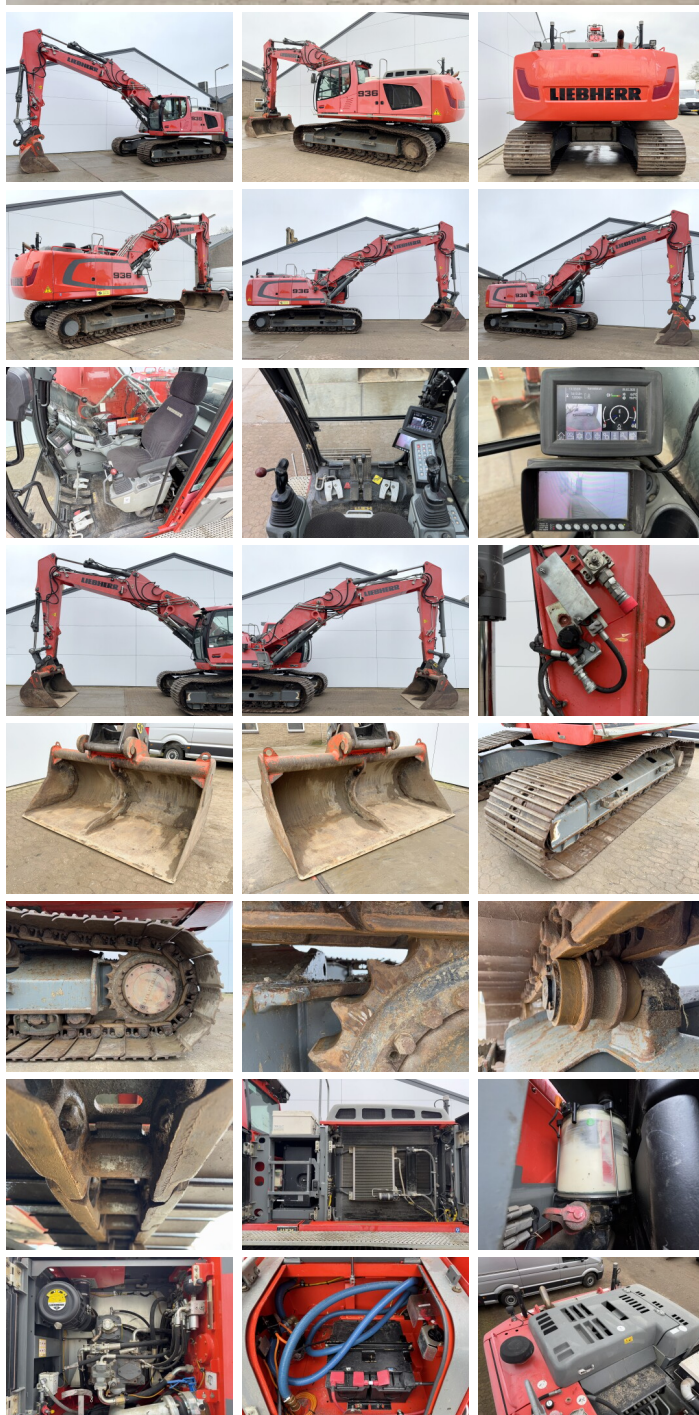

Liebherr

Liebherr R936LC

€ 56.500???

2015
BM006505
12.096

Algemeen

R936LC
Veldhoven, Netherlands

Dutch vehicle

Certificaat

CE + EPA

Chassis nummer

WLHZ1148PZC040310

Available at Boss Machinery! This Liebherr R936LC Excavator from 2015 has an engine power of 160 kW and counts 12096 operational hours. Always worked in The Netherlands.

The total weight of this Liebherr R936LC is 34800 kg and the dimensions are 11.10 x 3.49 x 3.32.

Furthermore, this R936LC is equipped with

Camera, AdBlue, Heated Seat, Radio, Air Suspension Seat, Bluetooth, Pressurised Cabin, etc.

The Liebherr Excavator also has a CE + EPA marking. Do you want more information or do you want to try the Liebherr R936LC at our yard? Please let us know.

Maten / Gewichten

11.10 x 3.49 x 3.32
34800

Motor informatie