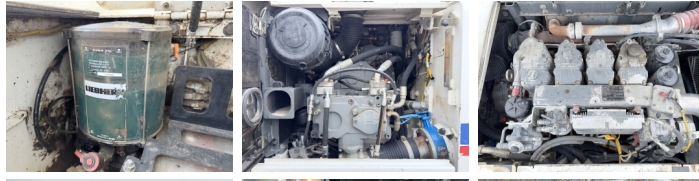

Liebherr

Liebherr R906LC Litronic

€ 34.500???

??? 2012
BM006407
14.338

Algemeen

R906LC Litronic
 Veldhoven, Netherlands
 CE + EPA
 WLHZ1285KZC035275
 Available at Boss Machinery! This Liebherr R906LC Litronic Excavator from 2012 has an engine power of 105 kW and counts 14338 operational hours. The total weight of this Liebherr R906LC Litronic is 25700 kg and the dimensions are 9.70 x 2.85 x 3.15. Furthermore, this R906LC Litronic is equipped with Camera, Parking sensors, The Liebherr Excavator also has a CE + EPA marking. Do you want more information or do you want to try the Liebherr R906LC Litronic at our yard? Please let us know.

Maten / Gewichten

9.70 x 2.85 x 3.15
 25700

Motor informatie

Liebherr
 D934
 105

Banden / Rupsen

40
 30
 40
 60 cm

BOSS MACHINERY

Opties