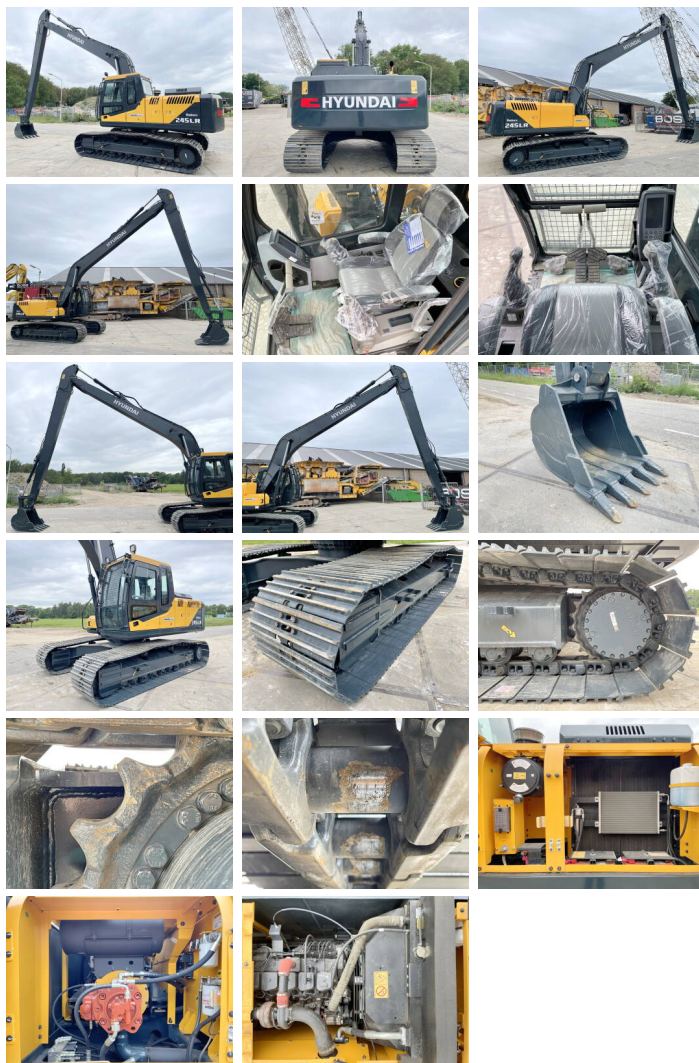

Hyundai

Hyundai R245LR

€ 109.000???

2024
BM005574
10

Algemeen

R245LR
Veldhoven, Netherlands
NOT FOR SALE IN EU / NO CE MARK
Available at Boss Machinery! This Hyundai R245LR Excavator from 2024 has an engine power of 104 kW and counts 10 operational hours. The total weight of this Hyundai R245LR is 24500 kg and the dimensions are 12.10 x 3.19 x 3.30. Furthermore, this R245LR is equipped with Radio, Bluetooth. The Hyundai Excavator also has a NOT FOR SALE IN EU / NO CE MARK marking. Do you want more information or do you want to try the Hyundai R245LR at our yard? Please let us know.

Maten / Gewichten

12.10 x 3.19 x 3.30
24500 kg

Motor informatie

Cummins
6BT5.9C
104

Banden / Rupsen

100
100
100
80 cm

Opties

Radio