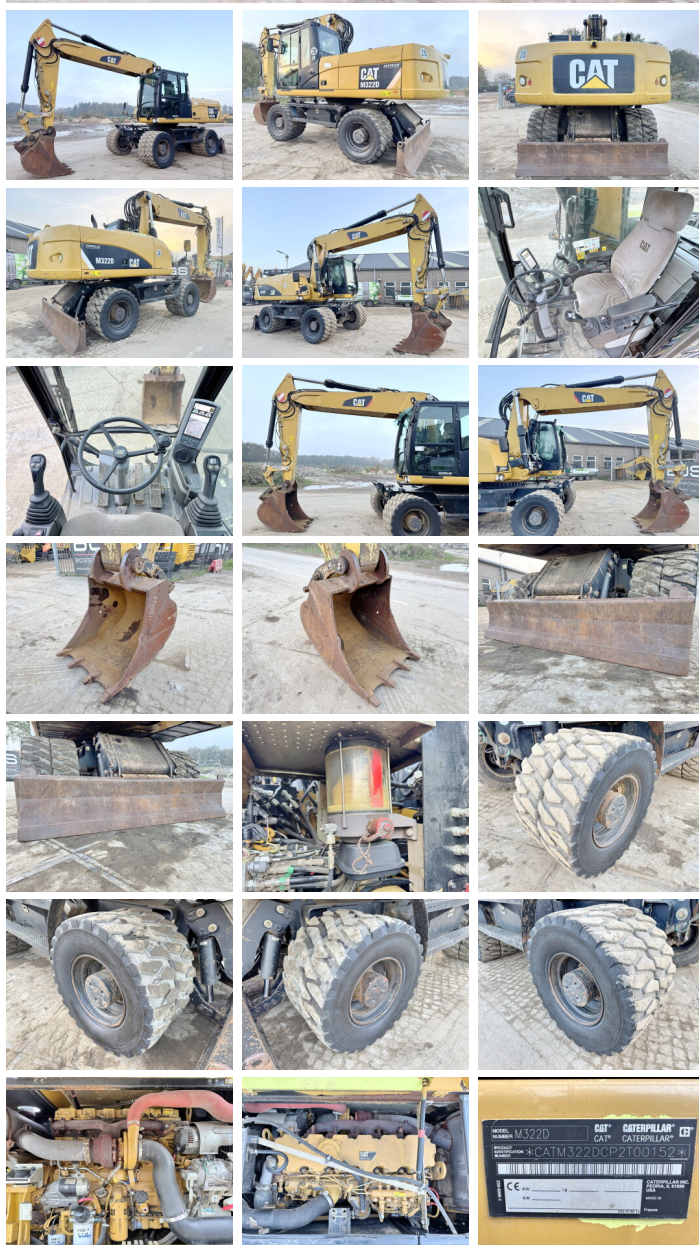

Algemeen

M322D
Veldhoven, Netherlands
CE
CATM322DCP2T00152
Available at Boss Machinery! This Caterpillar M322D Wheeled Excavator from 2014 has an engine power of 130 kW and counts 11392 operational hours. The total weight of this Caterpillar M322D is 20500 kg and the dimensions are 9.20 x 2.74 x 3.17.
Furthermore, this M322D is equipped with Radio, Camera, Heated Seat, etc.
The Caterpillar Wheeled Excavator also has a CE marking. Do you want more information or do you want to try the Caterpillar M322D at our yard? Please let us know.