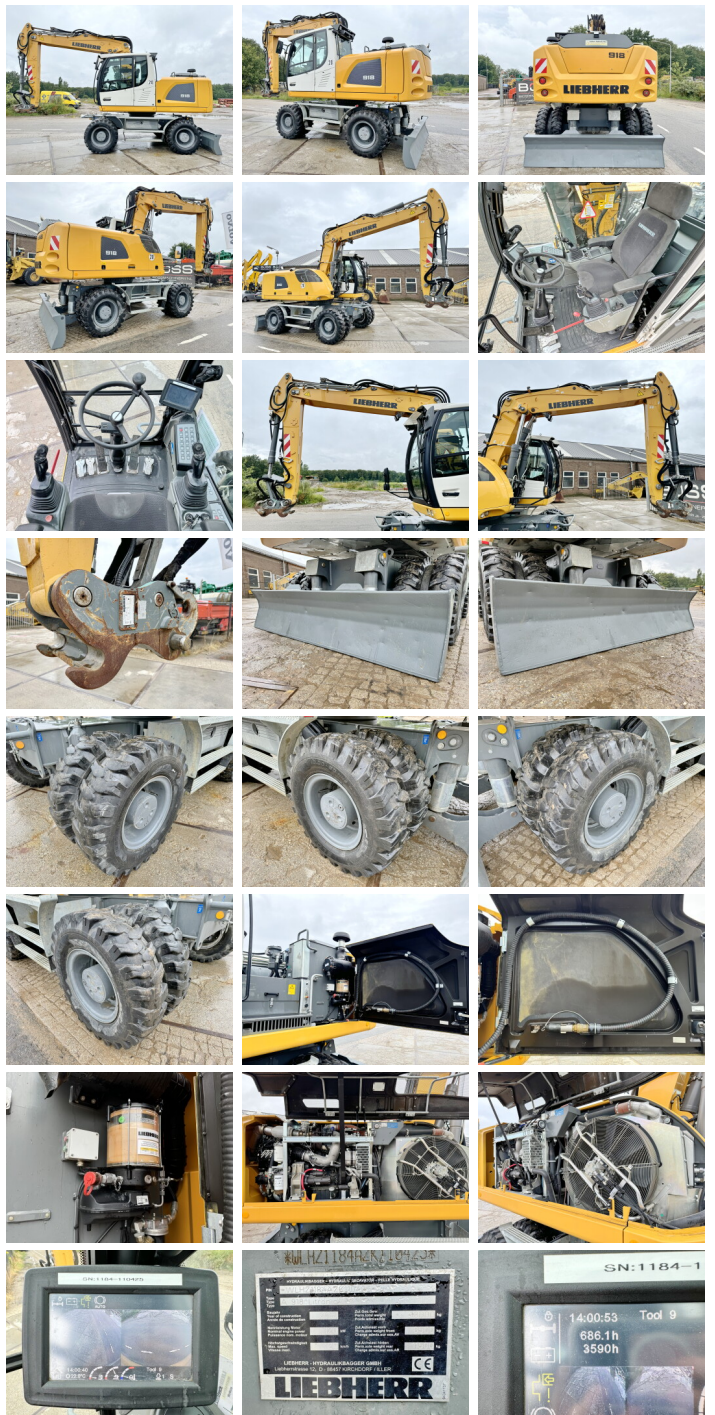

Liebherr

Liebherr A918 EW Litronic 3588hr

€ 115.000???

2019
BM006041
3.588

Algemeen

A918 EW Litronic - Likufix
Veldhoven, Netherlands
First owner

blade width 275cm -
refueling system incl pump -
tilt hydraulic function -
rotation function - SW
adapter 48 Likufix - stick
length 265cm

CE + EPA

110425

Available at Boss Machinery! This Liebherr A918 EW Litronic - Likufix Wheeled Excavator from 2019 has an engine power of 120 kW and counts 3588 operational hours. Bought from the first owner. The total weight of this Liebherr A918 EW Litronic - Likufix is 18000 kg and the dimensions are 8.65 x 2.75 x 3.35. Furthermore, this A918 EW Litronic - Likufix is equipped with Backup alarm, AdBlue, Camera, Radio, The Liebherr Wheeled Excavator also has a CE + EPA marking. Do you want more information or do you want to try the Liebherr A918 EW Litronic - Likufix at our yard? Please let us know.

Maten / Gewichten

8.65 x 2.75 x 3.35
18000

Technische informatie

German Machine

????? ??????

4x4

Motor informatie

????? ??????