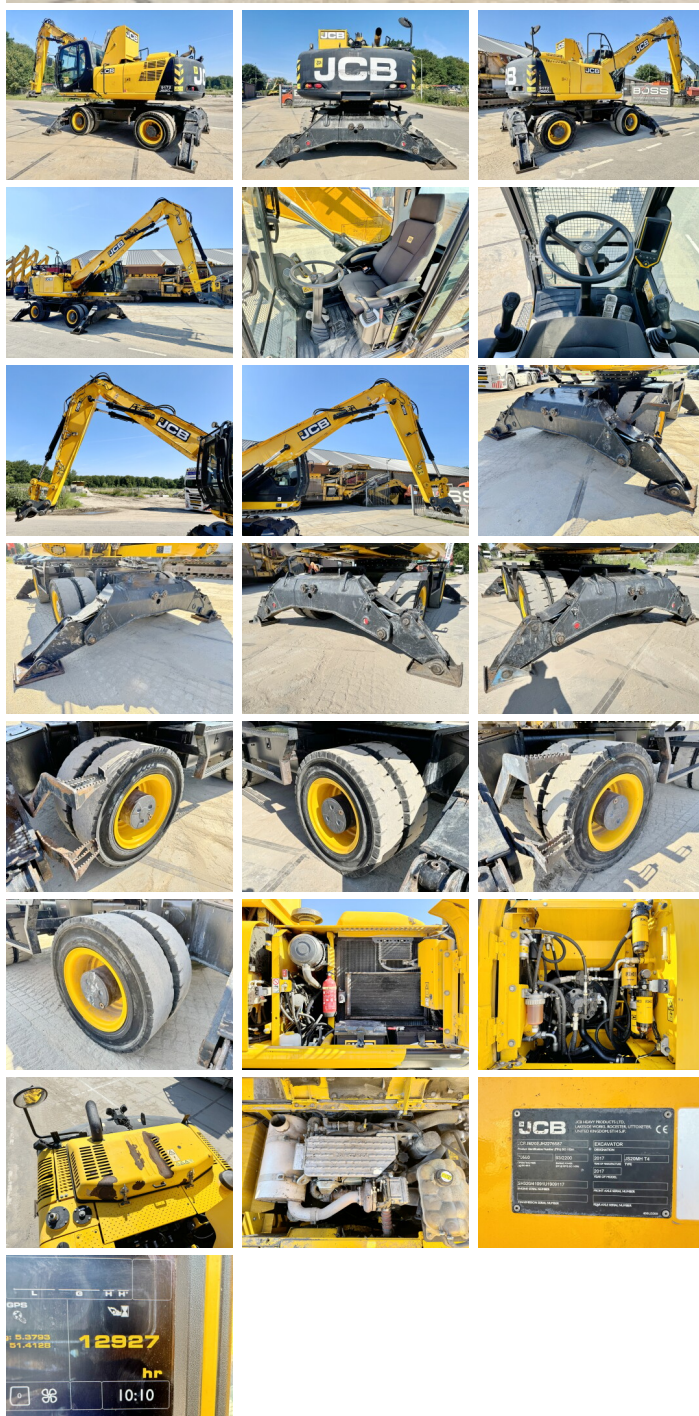

Algemeen

????	JS20MH
????	Veldhoven, Netherlands
Dutch vehicle	
Certificaat	CE
Chassis nummer	JCBJS20EJH2276587

Available at Boss Machinery! This JCB JS20MH Material handler from 2017 has an engine power of 93 kW and counts 12926 operational hours. Always worked in The Netherlands. The total weight of this JCB JS20MH is 20880 kg and the dimensions are 8.30 x 2.82 x 3.65. Furthermore, this JS20MH is equipped with Pressurised Cabin, Beacon, Heated Seat, Camera, Heated Cab, Backup alarm, The JCB Material handler also has a CE marking. Do you want more information or do you want to try the JCB JS20MH at our yard? Please let us know.