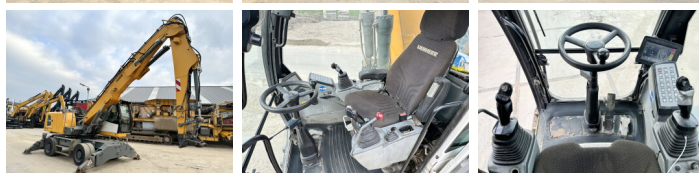

# Liebherr LH22 M Litronic

€ 54.500???

Year: 2015

Model: BM005647

Hours: 15.444

2015

BM005647

15.444

## Algemeen

---

Location: Veldhoven, Netherlands

Dutch vehicle

Certificate: CE + EPA

Chassis number: WLHZ1197VZK078454

Available at Boss Machinery! This Liebherr LH22 M Litronic Material handler from 2015 has an engine power of 100 kW and counts 15444 operational hours. Always worked in The Netherlands. The total weight of this Liebherr LH22 M Litronic is 22900 kg and the dimensions are -.

Furthermore, this LH22 M Litronic is equipped with Radio, Beacon, Camera, and other features. The Liebherr Material handler also has a CE + EPA marking. Do you want more information or do you want to try the Liebherr LH22 M Litronic at our yard? Please let us know.