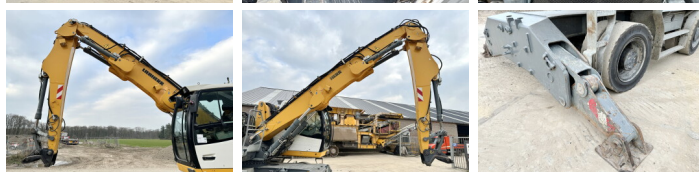

## Algemeen

---

Location: Veldhoven, Netherlands

Dutch vehicle

Certificate: CE + EPA

Chassis number: WLHZ1197VZK078454

Available at Boss Machinery! This Liebherr LH22 M Litronic Material handler from 2015 has an engine power of 100 kW and counts 15444 operational hours. Always worked in The Netherlands. The total weight of this Liebherr LH22 M Litronic is 22900 kg and the dimensions are -.

Furthermore, this LH22 M Litronic is equipped with Radio, Beacon, Camera, and other features. The Liebherr Material handler also has a CE + EPA marking. Do you want more information or do you want to try the Liebherr LH22 M Litronic at our yard? Please let us know.