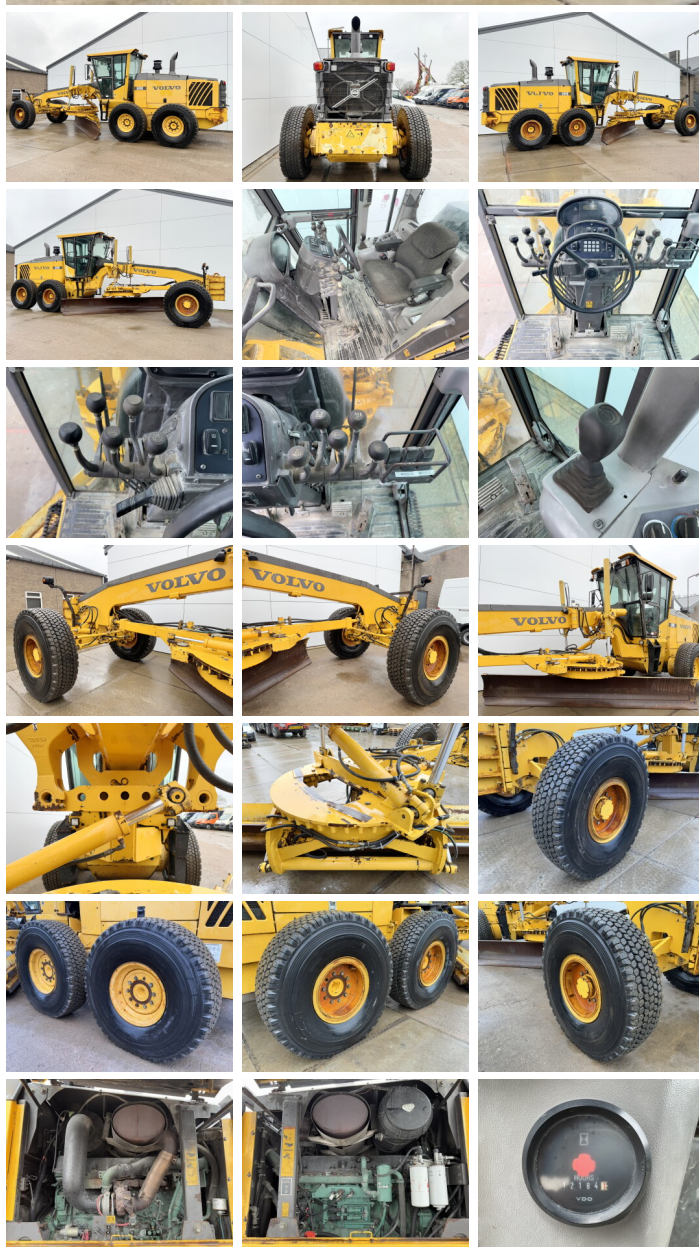

Banden / Rupsen

80% 80% 16.00R24
80% 80% 16.00R24
80% 80% 16.00R24