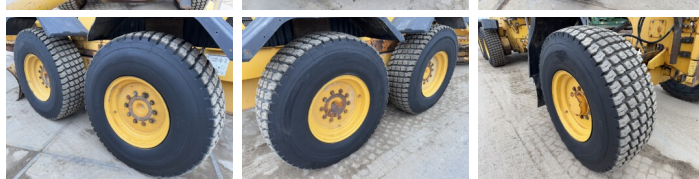

Volvo

Volvo G970

€ 52.500???

2008
BM006030
9.975

Algemeen

G970
 Veldhoven, Netherlands
 EPA
 Available at Boss Machinery! This Volvo G970 Grader from 2008 has an engine power of 191 kW and counts 9975 operational hours. The total weight of this Volvo G970 is 19420 kg and the dimensions are 9.70 x 2.80 x 3.45. Furthermore, this G970 is equipped with Heated Mirrors, Radio, Backup alarm. The Volvo Grader also has a EPA marking. Do you want more information or do you want to try the Volvo G970 at our yard? Please let us know.

Maten / Gewichten

9.70 x 2.80 x 3.45
 19420

Technische informatie

6x4

Motor informatie

Volvo
 D9B
 6
 191

Banden / Rupsen

17.5R25
 17.5R25
 17.5R25