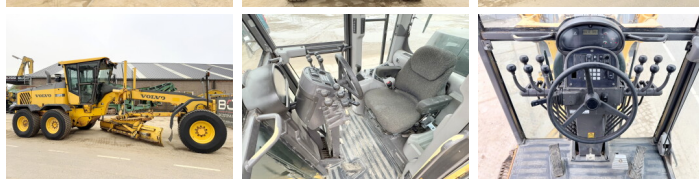

Volvo

Volvo G970

€ 52.500???

2008
BM006030
9.975

Algemeen

G970
 Veldhoven, Netherlands
 EPA
 Available at Boss Machinery! This Volvo G970 Grader from 2008 has an engine power of 191 kW and counts 9975 operational hours. The total weight of this Volvo G970 is 19420 kg and the dimensions are 9.70 x 2.80 x 3.45. Furthermore, this G970 is equipped with Heated Mirrors, Radio, Backup alarm. The Volvo Grader also has a EPA marking. Do you want more information or do you want to try the Volvo G970 at our yard? Please let us know.

Maten / Gewichten

9.70 x 2.80 x 3.45
 19420

Technische informatie

6x4

Motor informatie

Volvo
 D9B
 6
 191

Banden / Rupsen

17.5R25
 17.5R25
 17.5R25