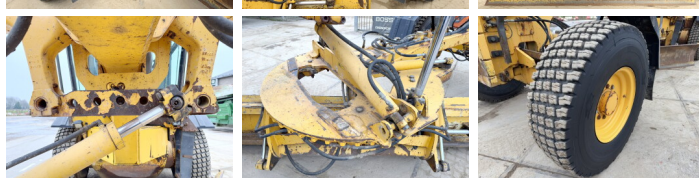

Volvo

Volvo G970

€ 52.500???

2008
BM006030
9.975

Algemeen

G970
 Veldhoven, Netherlands
 EPA
 Available at Boss Machinery! This Volvo G970 Grader from 2008 has an engine power of 191 kW and counts 9975 operational hours. The total weight of this Volvo G970 is 19420 kg and the dimensions are 9.70 x 2.80 x 3.45. Furthermore, this G970 is equipped with Heated Mirrors, Radio, Backup alarm. The Volvo Grader also has a EPA marking. Do you want more information or do you want to try the Volvo G970 at our yard? Please let us know.

Maten / Gewichten

9.70 x 2.80 x 3.45
 19420

Technische informatie

6x4

Motor informatie

Volvo
 D9B
 6
 191

Banden / Rupsen

17.5R25
 17.5R25
 17.5R25