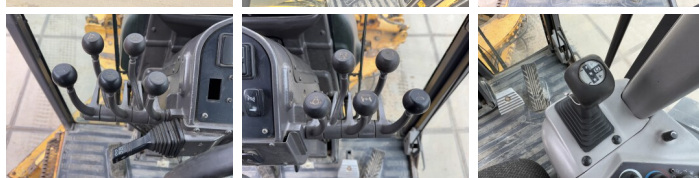

Volvo

Volvo G970

€ 52.500???

2008
BM006030
9.975

Algemeen

G970
 Veldhoven, Netherlands
 EPA
 Available at Boss Machinery! This Volvo G970 Grader from 2008 has an engine power of 191 kW and counts 9975 operational hours. The total weight of this Volvo G970 is 19420 kg and the dimensions are 9.70 x 2.80 x 3.45. Furthermore, this G970 is equipped with Heated Mirrors, Radio, Backup alarm. The Volvo Grader also has a EPA marking. Do you want more information or do you want to try the Volvo G970 at our yard? Please let us know.

Maten / Gewichten

9.70 x 2.80 x 3.45
 19420

Technische informatie

6x4

Motor informatie

Volvo
 D9B
 6
 191

Banden / Rupsen

17.5R25
 17.5R25
 17.5R25